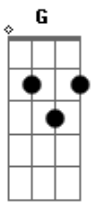

Marcelo.s - What Love Is This

Tom: G

Into: D G C C

He left his ^D glory ^G
^D To be with me ^G ^C
He died on that cross
Thinking of me
He came to rescue
He made me free from my sin
He came to find me
When I was lost
What love is this ^{Am}
^G That wrecks me

What love is this ^C
what love is this ^{Am}
That breaks me ^G
what love is this ^C
^G Your love it has
^G conquered me
^{Em} Your love it has
^C Set me free
^G Your love it has
^G Changed my life
^{Em} In your love
^C I'll always be.

Acordes

© ukulele-chords.com