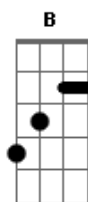

© ukulele-chords.com