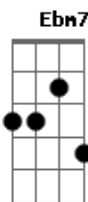

© ukulele-chords.com