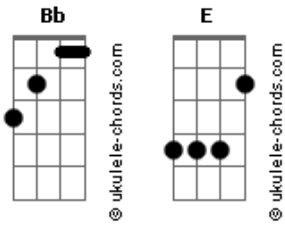

CHORUS

solo....

OUTRO-

It's up to you to mix all parts as described above and create a completely unique outro. And to rate this shiny happy tab.

NOT TO FORGET- WE PROUDLY PRESENT YOU THE LYRICS still hard to find on the internet.

In Zaire, Was no good place to be Free world go crazy, it's an atrocity In Congo, Still no good place to be They killed Mibali, it's a calamity

Go Maasai go Maasai be mellow, Go Maasai go Maasai be sharp (2x)

In Monrovia, this no good place to be Weapon go crazy, it's an atrocity In Palestina, too much hypocricy This world go crazy, it's no fatality

CHORUS

Chorus part 2

Acordes