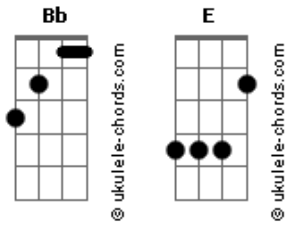

CHORUS

solo....

OUTRO-

It's up to you to mix all parts as described above and create a completely unique outro. And to rate this shiny happy tab.

NOT TO FORGET- WE PROUDLY PRESENT YOU THE LYRICS still hard to find on the internet.

In Zaire, Was no good place to be Free world go crazy, it's an atrocity In Congo, Still no good place to be They killed Mibali, it's a calamity

Go Maasai go Maasai be mellow, Go Maasai go Maasai be sharp (2x)

In Monrovia, this no good place to be Weapon go crazy, it's an atrocity In Palestina, too much hypocricy This world go crazy, it's no fatality

CHORUS

Chorus part 2

Acordes