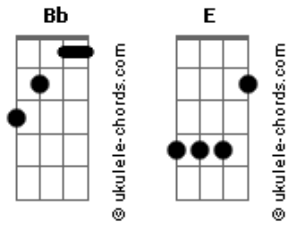

CHORUS

solo....

OUTRO-

It's up to you to mix all parts as described above and create a completely unique outro. And to rate this shiny happy tab.

NOT TO FORGET- WE PROUDLY PRESENT YOU THE LYRICS still hard to find on the internet.

In Zaire, Was no good place to be Free world go crazy, it's an atrocity In Congo, Still no good place to be They killed Mibali, it's a calamity

Go Maasai go Maasai be mellow, Go Maasai go Maasai be sharp (2x)

In Monrovia, this no good place to be Weapon go crazy, it's an atrocity In Palestina, too much hypocricy This world go crazy, it's no fatality

CHORUS

Chorus part 2

Acordes