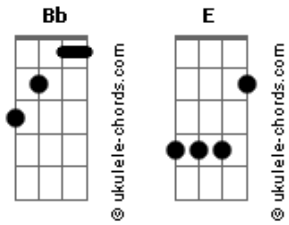

CHORUS

solo....

OUTRO-

It's up to you to mix all parts as described above and create a completely unique outro. And to rate this shiny happy tab.

NOT TO FORGET- WE PROUDLY PRESENT YOU THE LYRICS still hard to find on the internet.

In Zaire, Was no good place to be Free world go crazy, it's an atrocity In Congo, Still no good place to be They killed Mibali, it's a calamity

Go Maasai go Maasai be mellow, Go Maasai go Maasai be sharp (2x)

In Monrovia, this no good place to be Weapon go crazy, it's an atrocity In Palestina, too much hypocricy This world go crazy, it's no fatality

CHORUS

Chorus part 2

Acordes