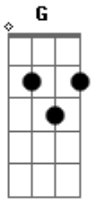

Acordes

© ukulele-chords.com