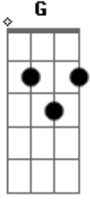

Manu Gavassi - Cute But Psycho

[Refrão]

G

tom:

[Solo Inicial]

(A C G Em)

Acordes

© ukulele-chords.com