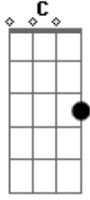

© ukulele-chords.com

© ukulele-chords.com