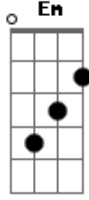

© ukulele-chords.com