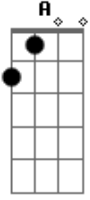

Manu Gavassi - Cute But Psycho

[Refrão]

G

tom:

[Solo Inicial]

(A C G Em)

Acordes

© ukulele-chords.com