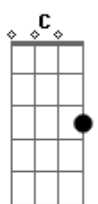

© ukulele-chords.com