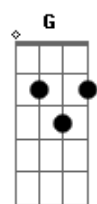

Mangas Colorado - This Too Shall Pass

Tom: D

(com acordes na forma de C)

Capostrate na 2ª casa

Intro: C

F C G Am F C G Am F
I've lost my way and I can't find my way home
C G Am F
And the tracks are cut and I don't know where to go
C G
And if you could help
Am F C G Am F
Come stranger I might know
C G Am F C G
And if not I'll keep on walking down the road

Am F C G
This too shall pass
Am F C G
This too won't last
Am F C G Am
And ahead I see the green green grass
F C G
This too shall pass

(G)

F C G Am F C G Am F
I know tomorrow is promised to no man
C G Am F C G Am F
But there's no reason you can not take my hand
C G Am F C G Am F
If you should fall I'll help you when I can
C G Am F C G
To get back up and learn to love your land

(G)

Am F C G
This too shall pass
Am F C G
This too won't last
Am F C G Am
And ahead I see the green green grass

Am F C G
This too shall pass yeah
Am F C G
This too shall pass
Am F C G
This too won't last

(Am F C) G Am
And ahead I see the green green grass
Am F C G
This too shall pass

(G C)

Acordes

© ukulele-chords.com

© ukulele-chords.com

© ukulele-chords.com

© ukulele-chords.com

© ukulele-chords.com