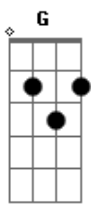

© ukulele-chords.com