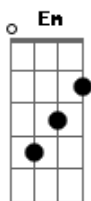

© ukulele-chords.com