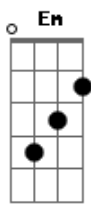

© ukulele-chords.com