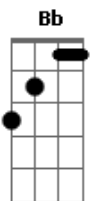

© ukulele-chords.com