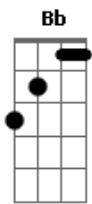

© ukulele-chords.com