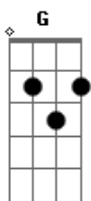

© ukulele-chords.com