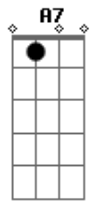

© ukulele-chords.com