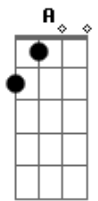

(refrão)

G C
 Maybe i've never found the right way
 G C
 I kept my love hidden underground
 G C
 Baby i wish that there was some way
 D
 That i could turn the clock around

(G C G C)

(verse 3)

G C

But i couldn't sleep, i called up everybody that i knew
 G C
 All my friends said that i'd be crazy if i waited 'round you
 G C
 I wanted to believe then so i called to say we're through
 Em A7
 But when i heard your voice, it nearly broke my heart in two

(refrão)

G C
 Maybe i've never found the right way
 G C
 I kept my love hidden underground
 G C
 Baby i wish that there was some way
 D
 That i could turn the clock around

(G C G C)

(bridge)

Em A7 C Em
 Don't say you're gone, i'll find you
 Em A7 C
 someday...

(no chords)

C
 Maybe i've never found the right way
 G C
 I kept my love hidden underground
 G C
 Baby i wish that there was some way
 D
 That i could turn the clock around

Acordes

© ukulele-chords.com

© ukulele-chords.com