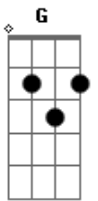

(refrão)

G C
 Maybe i've never found the right way
 G C
 I kept my love hidden underground
 G C
 Baby i wish that there was some way
 D
 That i could turn the clock around

(G C G C)

(verse 3)

G C

But i couldn't sleep, i called up everybody that i knew
 G C
 All my friends said that i'd be crazy if i waited 'round you
 G C
 I wanted to believe then so i called to say we're through
 Em A7
 But when i heard your voice, it nearly broke my heart in two

(refrão)

G C
 Maybe i've never found the right way
 G C
 I kept my love hidden underground
 G C
 Baby i wish that there was some way
 D
 That i could turn the clock around

(G C G C)

(bridge)

Em A7 C Em
 Don't say you're gone, i'll find you
 Em A7 C
 someday...

(verse 4)

G C
 Well i jumped into my car but as i headed down the road
 G C
 I knew that when i got there, there might be nobody home
 G C
 You had gone away forever, and you left me all alone
 A7
 Now i was on my own
 (refrão)

(no chords)

C
 Maybe i've never found the right way
 G C
 I kept my love hidden underground
 G C
 Baby i wish that there was some way
 D
 That i could turn the clock around

Acordes

© ukulele-chords.com

© ukulele-chords.com