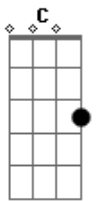

Mandy Moore - Turn The Clock Around

Tom: A

(com acordes na forma de G)
 Capostrate na 2ª casa
 (capo 2ª casa)

(intro) G C G C

(verse 1)

G C
 We were talking to each other 'til dawn
 G C
 You put your arms around me and you asked me what was wrong
 G C
 I tried to be so serious, you smiled and played along
 Em A7
 You were leaving town tomorrow, yeah tomorrow you'd be gone

(refrão)

G C
 Maybe i've never found the right way
 G C
 I kept my love hidden underground
 G C
 Baby i wish that there was some way
 D
 That i could turn the clock around

(G C G C)

(verse 3)

G C

But i couldn't sleep, i called up everybody that i knew
 G C
 All my friends said that i'd be crazy if i waited 'round you
 G C
 I wanted to believe then so i called to say we're through
 Em A7
 But when i heard your voice, it nearly broke my heart in two

(refrão)

G C
 Maybe i've never found the right way
 G C
 I kept my love hidden underground
 G C
 Baby i wish that there was some way
 D
 That i could turn the clock around

(G C G C)

(bridge)

Em A7 C Em
 Don't say you're gone, i'll find you
 Em A7 C
 someday...

(no chords)

C
 Maybe i've never found the right way
 G C
 I kept my love hidden underground
 G C
 Baby i wish that there was some way
 D
 That i could turn the clock around

Acordes

© ukulele-chords.com

© ukulele-chords.com