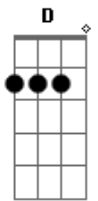

© ukulele-chords.com