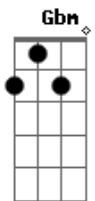

© ukulele-chords.com