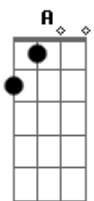

© ukulele-chords.com

© ukulele-chords.com