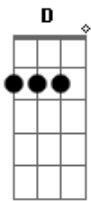

© ukulele-chords.com