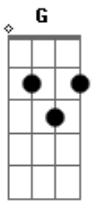

Mandy Moore - Ladies Choice

Tom: G

(intro 2x) G Am C D

(1st Verse)

G Am C D
 You did everything
 Am
 I asked you not to
 C
 Look where it got you
 G Am C D
 I'm sure you heard it before
 Am
 But how could you?
 C
 And baby, why would you?

(refrão)

C Am
 Goodbye, sweetheart
 C Am
 Countdown started
 C Am
 Words are heavy
 C Am
 But I'm far from broken hearted
 C Am
 Goodbye stranger
 C Am
 I'll take the fall
 C Am
 Lies were tempting

C D
 Though you never really threw me off at all

G
 Go ahead
 Am
 Waste your time
 C
 Count me out
 D G
 Take your place at the end of the line
 Am
 Raise a glass
 C
 No surprise

D G Am C
 Here's to us at the end of the line (oh)
 D G Am C
 Here's to us at the end of the line

G Am C D
 I'll miss the version of you
 Who loved me
 And all that they don't see
 You said you could be good
 Somehow you're guilty
 And you're not even sorry

(refrão 2x)

(G Am D)

Acordes

© ukulele-chords.com