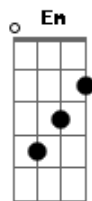

© ukulele-chords.com