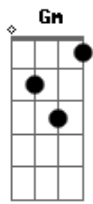

© ukulele-chords.com