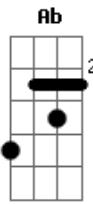

© ukulele-chords.com