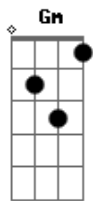

© ukulele-chords.com