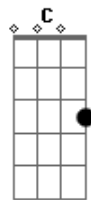

Mandy Harvey - Try

Tom: G
 Intro: G D Am Am

G D Am Am
 I don't feel the way I used to

G D Am Am
 The sky is grey much more than ...it is blue

G D Am Am
 But I know one day I'll get through

G D Am Am
 And I'll take my place again

C C G G
 If i would try...y...y

C C G G
 If i will try...y...y

Am Am G G
 There is no one for me to blame

Am Am
 Cause i know

G D Am
 The only thing in my way

D

Is me
 G D Am Am
 I don't live the way i want to

G D
 That whole picture never

Am Am
 Came into view

G D Am Am
 But i'm tired of getting used to

G D Am Am
 The day...ay...ay

C C G G
 So i will try...y...y

C C G G
 So i will try...y...y

C C G G
 If i would try...y...y

C C G
 If i will try...y...y

D Am
 Oh...

Acordes

© ukulele-chords.com

© ukulele-chords.com

© ukulele-chords.com

© ukulele-chords.com