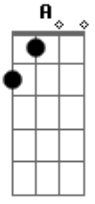

© ukulele-chords.com