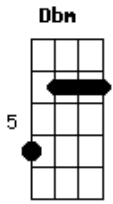

© ukulele-chords.com

© ukulele-chords.com