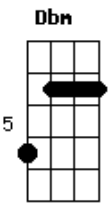

© ukulele-chords.com

© ukulele-chords.com