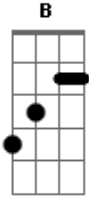

Mandalla's Band - I Arrived

tom:

Intro: **B**

B
I arrived twenty years ago

And I thought it wouldn't be long

So I tried with all my heart
D **E**
B

And I'm still down here

B
Sometimes I feel lonely and blue

Looking around for some fun

So I usually spend my time
D **E**

Writing some blues
B

[Solo] **B** **E** **B**

Acordes

© ukulele-chords.com

© ukulele-chords.com

© ukulele-chords.com