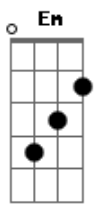

© ukulele-chords.com