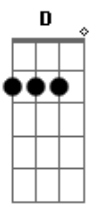

© ukulele-chords.com