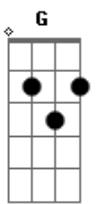

© ukulele-chords.com