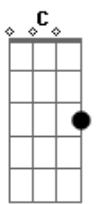

© ukulele-chords.com