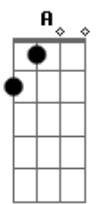

C Em G
Couldn't really love you anymore, you've become my ceiling
C Em G
I don't think I love you anymore, that gold mine changed you
C Em G
You don't have to hold me anymore, our cave's collapsing
C Em G
I don't wanna be me anymore, my old man told me

C Em G
You don't open your eyes for a while, you just breathe that
moment down
C D G
Forty miles out of East Illinois for my old man's heart
attack

I believed you were crazy
You believed that you love me

(C Em G C)

C Em G
I don't wanna bark here anymore, black hills, the colly
C Em G
Wasn't really dangerous for us, we just catch you coughing
C Em G
What the hell are we gonna do, a black mile to the surface
C Em G

I don't wanna be here anymore, it all tastes like poison

C Em G
You can't open your eyes for a while, you just breathe that
moment down
C D G
Forty hours out of Homestake and I'm trying to translate you
again

I believed you were crazy
C Em G C
You believed that you love me
C Em G C
You and me, we're a daydrink
C Em G C
So lose your faith in me

C D G C
Ah-ah ah-ah ah-ah ah-ah ah-ah-ah
C D G C
Ah-ah ah-ah ah-ah ah-ah ah-ah-ah

C D G
You can't open your eyes for a while, you just beat that
moment down
C D G C
You can't open your eyes for a while, you just breathe

C Em G C
I believed you were crazy
C Em G C
You believed that you love me
C Em G C
You and me, we're a daydrink
C Em G C
So lose your faith in me
C Em G C
Lose your faith in me
C Em G C
Oh lose your faith in me
(C Em G C)

Acordes

© ukulele-chords.com