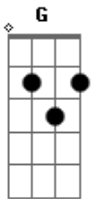

Maná - Como Dueles En Los Labios Intro

Tom: G

play it 4 times

INTRO >>>

chords>

G > 300023
D > 032400

note >>> this riff is played all along the song with some little variations.
comments or others >>>

Acordes