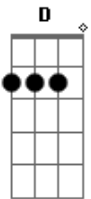

© ukulele-chords.com