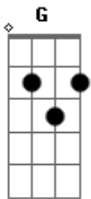

Acordes

© ukulele-chords.com