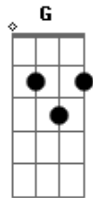

© ukulele-chords.com