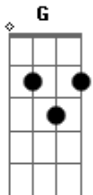

© ukulele-chords.com