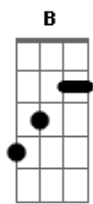

© ukulele-chords.com