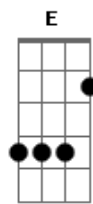

© ukulele-chords.com