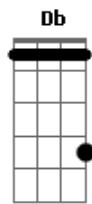

© ukulele-chords.com