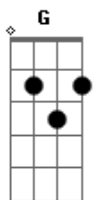

Mallu Magalhães - You Ain't Gonna Lose

Tom: G

(intro) G D

G
You ain't gonna lose me
You ain't ever gonna lose me
You ain't gonna lose me

D
Never ever

G
Well, just get sure
You ain't gonna lose me
So baby, please. don't leave me
I'm sure i would never live

D

Without you

Em
And even time is passing by
Is there any part of me

C
You don't know?

Em
And I can even scream and shout
I'll ask you again
Would you be my man?

E
Cause everything you need
is in my soul.

G
And you ain't gonna lose me

D G
And I'm never gonna let you go

Acordes

© ukulele-chords.com