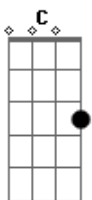

Mallu Magalhães - You Ain't Gonna Lose

Tom: G

(intro) G D

G
 You ain't gonna lose me
 You ain't ever gonna lose me
 You ain't gonna lose me

D
 Never ever

G
 Well, just get sure
 You ain't gonna lose me
 So baby, please. don't leave me
 I'm sure i would never live

Without you

Em
 And even time is passing by
 Is there any part of me

C
 You don't know?

Em
 And I can even scream and shout
 I'll ask you again
 Would you be my man?

E
 Cause everything you need
 is in my soul.

G
 And you ain't gonna lose me

D G
 And I'm never gonna let you go

Acordes

© ukulele-chords.com

© ukulele-chords.com

© ukulele-chords.com

© ukulele-chords.com

© ukulele-chords.com