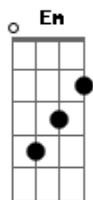

Mallu Magalhães - You Ain't Gonna Lose

Tom: G

(intro) G D

G
 You ain't gonna lose me
 You ain't ever gonna lose me
 You ain't gonna lose me

D
 Never ever

G
 Well, just get sure
 You ain't gonna lose me
 So baby, please. don't leave me
 I'm sure i would never live

Without you

Em
 And even time is passing by
 Is there any part of me

C
 You don't know?

Em
 And I can even scream and shout
 I'll ask you again
 Would you be my man?

E
 Cause everything you need
 is in my soul.

G
 And you ain't gonna lose me

D G
 And I'm never gonna let you go

Acordes

© ukulele-chords.com

© ukulele-chords.com

© ukulele-chords.com

© ukulele-chords.com

© ukulele-chords.com