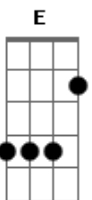

Mallu Magalhães - You Ain't Gonna Lose

Tom: G

(intro) G D

G
 You ain't gonna lose me
 You ain't ever gonna lose me
 You ain't gonna lose me

D
 Never ever

G
 Well, just get sure
 You ain't gonna lose me
 So baby, please. don't leave me
 I'm sure i would never live

Without you

Em
 And even time is passing by
 Is there any part of me

C
 You don't know?

Em
 And I can even scream and shout
 I'll ask you again
 Would you be my man?

E
 Cause everything you need
 is in my soul.

G
 And you ain't gonna lose me

D G
 And I'm never gonna let you go

Acordes

© ukulele-chords.com

© ukulele-chords.com

© ukulele-chords.com

© ukulele-chords.com

© ukulele-chords.com