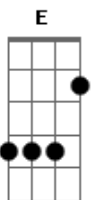

© ukulele-chords.com