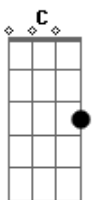

© ukulele-chords.com