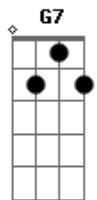

© ukulele-chords.com