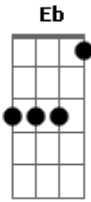

© ukulele-chords.com