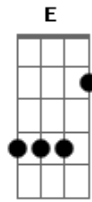

© ukulele-chords.com