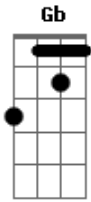

© ukulele-chords.com