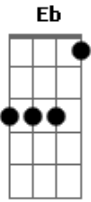

© ukulele-chords.com