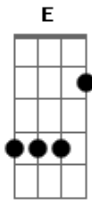

© ukulele-chords.com