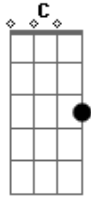

Mallu Magalhães - How D'you do

Tom: G

(intro) G

G
How is to suck a lollipop
Sitting on a woody peck
Dancing in a double deck, shoot

D
I don't know

how d'you do

C Em
I don't know how you are doing

D G
Lies on I try

C Em
But everytime I try to do it

A D
I hold the tongue as tight

Acordes

© ukulele-chords.com

© ukulele-chords.com

© ukulele-chords.com

© ukulele-chords.com

© ukulele-chords.com