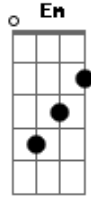

Mallu Magalhães - How D'you do

Tom: G

(intro) G

G
How is to suck a lollipop
Sitting on a woody peck
Dancing in a double deck, shoot

D
I don't know

how d'you do

C Em
I don't know how you are doing

D G
Lies on I try

C Em
But everytime I try to do it

A D
I hold the tongue as tight

Acordes

© ukulele-chords.com

© ukulele-chords.com

© ukulele-chords.com

© ukulele-chords.com

© ukulele-chords.com