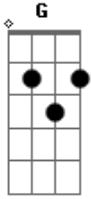

Mallu Magalhães - How D'you do

Tom: G

(intro) G

G
How is to suck a lollipop
Sitting on a woody peck
Dancing in a double deck, shoot

D
I don't know

how d'you do

C Em
I don't know how you are doing

D G
Lies on I try

C Em
But everytime I try to do it

A D
I hold the tongue as tight

Acordes

© ukulele-chords.com

© ukulele-chords.com

© ukulele-chords.com

© ukulele-chords.com

© ukulele-chords.com