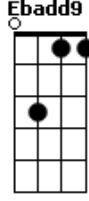

ukulele-chords.com