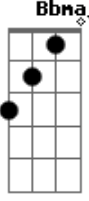

© ukulele-chords.com