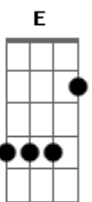

Malcolm Roberts - Love Is All

Tom: A

Yesterday, I knew the games to play
I thought I knew the way
Life was meant to be
And now there's you
My foolish games are through
Now at last I have found
Just what makes this old world turn around

[Refrão]

Love is all I have to give
Love is all as long as I shall live
(So) take it all and I'll always be there
When you call my name

I know now that love is all

Every night I long to hold you tight
Until the morning light
Shines into your eyes
Love me now
We'll get along somehow
Won't you please take my hand
And together forever we'll stand

[Refrão]

Love is all I have to give
Love is all as long as I shall live
(So) take it all and I'll always be there
When you call my name
I know now that love is all

Acordes

© ukulele-chords.com

© ukulele-chords.com

© ukulele-chords.com

© ukulele-chords.com

© ukulele-chords.com

© ukulele-chords.com

© ukulele-chords.com

© ukulele-chords.com

© ukulele-chords.com

© ukulele-chords.com