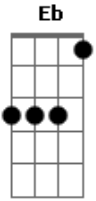

ukulele-chords.com