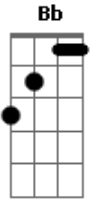

ukulele-chords.com