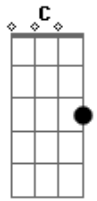

ukulele-chords.com