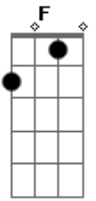

ukulele-chords.com