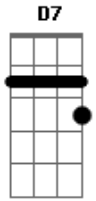

ukulele-chords.com