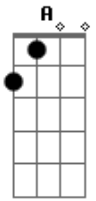

Malcolm Roberts - Love Is All

Tom: A

Yesterday, I knew the games to play Bm
I thought I knew the way F Bm
Life was meant to be Bb Bb Bb
And now there's you Eb C
My foolish games are through F F
Now at last I have found Am D7
Just what makes this old world turn around Gm
Gm C Bb C

[Refrão]

Love is all I have to give F Gm
And together forever we'll stand C Bb C

Love is all as long as I shall live F F Dm Dm
(So) take it all and I'll always be there G G
When you call my name F C F
I know now that love is all F Bm
Every night F Bm
I long to hold you tight Bb Bb Bb
Until the morning light Eb C
Shines into your eyes F F
Love me now Am D7
We'll get along somehow Gm
Won't you please take my hand Gm C
And together forever we'll stand

Acordes

ukulele-chords.com