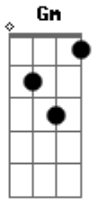

ukulele-chords.com