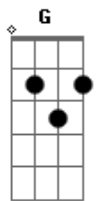

ukulele-chords.com