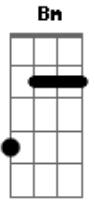

ukulele-chords.com