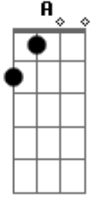

Malachai - Snowflake

Tom: **A**

RIF **F** PRINCIPAL

(com acordes na forma de)

SOLO

Acordes

© ukulele-chords.com

© ukulele-chords.com