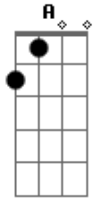

Malachai - Snowflake

Tom: **A**

RIF **F** PRINCIPAL

(com acordes na forma de)

SOLO

Acordes

© ukulele-chords.com

© ukulele-chords.com