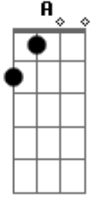

Malachai - Snowflake

Tom: **A**

(com acordes na forma de)

RIF **F** PRINCIPAL

SOLO

Acordes

© ukulele-chords.com

© ukulele-chords.com