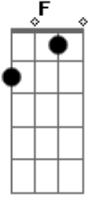

Malachai - Snowflake

Tom: **A**

(com acordes na forma de)

RIF **F** PRINCIPAL

SOLO

Acordes

© ukulele-chords.com

© ukulele-chords.com