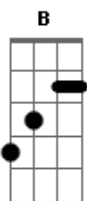

Mako - Smoke Filled Room

Tom: B

Isn't it a little late
Shouldn't you fly away
Little dove with cigarettes
Show 'em that you can hold your breath

I heard about a girl
Buried her dolls and lost her curls
Painted on lipstick red
Grew herself up and then she'd

Walk into a smoke filled room
Oh no one could keep their eyes off you
Have a little drink or two
Oh how could you be that girl I knew

Walk into a smoke filled room
Little black dress and mama's shoes
Isn't it a bit too soon
Oh how could you be that girl I knew

CONTINUA: B Gb Abm Gb E
B Gb

Oh how could you be that girl I knew

Walk into a smoke filled room
Oh I believe love will follow you

Isn't it a bit too soon
Oh how could you be that girl I knew
Take a step around the room
And every head keeps turning too
Little dove, you fight 'em back
Show 'em you're so much more than that

I heard about a girl
Buried her dolls and lost her curls
Painted on lipstick red
Grew herself up and then she'd

Walk into a smoke filled room
Oh no one could keep their eyes off you
Have a little drink or two

Oh how could you be that girl I knew
Walk into a smoke filled room
Little black dress and mama's shoes
Isn't it a bit too soon
Oh how could you be that girl I knew

Walk into a smoke filled room
Oh I believe love will follow you
Isn't it a bit too soon
Oh how could you be that girl I knew

Acordes