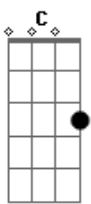

Mako Road - Daiquiri

Tom: C
Intro: G Am C

[Primeira Parte]

G
We've gone east to the place where it's cooler
C
It's a long day, wouldn't you say
G
We've gone east to the place where it's cleaner
C
You should see her, you should see her

[Pré-Refrão]

Am
Cause don't you know we
C
Always read between the lines
Am
Don't you know I
Am7
Always find time
C D C
For things you don't condone

[Refrão]

G Am
Daiquiri, darling come with me
C
Take you to the place that you want to be
G Am
Daiquiri, liquid alchemy
C
Seconds feel like hours
Sitting in the flowers
C
Be patient, be patient

(G Am C)

[Segunda Parte]

G
Now they've all turned to grey

C
Seeing what you see
Then he says to me
G
You don't have to run as long as you have the sun behind you
C
Sip a cool cool brew

[Pré-Refrão]

Am
Cause don't you know we
C
Always read between the lines
Am
Don't you know I
Am7
Always find time
D C
For things you don't condone

[Refrão]

G Am
Daiquiri, darling come with me
C
Take you to the place that you want to be
G Am
Daiquiri, liquid alchemy
C
Seconds feel like hours
Sitting in the flowers
C
Be patient, be patient

G
Well I've got nothing for ya
Am C
I'm no story teller anymore
G
I've got nothing for ya
Am C
I'm no story teller anymore

(G Am C)
(G Am C)

Acordes

© ukulele-chords.com