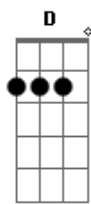

Mako Road - Daiquiri

Tom: C
Intro: G Am C

[Primeira Parte]

G
We've gone east to the place where it's cooler
C
It's a long day, wouldn't you say
G
We've gone east to the place where it's cleaner
C
You should see her, you should see her

(G Am C)
(G Am C)

Acordes

© ukulele-chords.com

© ukulele-chords.com

© ukulele-chords.com

© ukulele-chords.com

© ukulele-chords.com