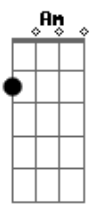

Mako Road - Daiquiri

Tom: C
Intro: G Am C

[Primeira Parte]

G
We've gone east to the place where it's cooler
C
It's a long day, wouldn't you say
G
We've gone east to the place where it's cleaner
C
You should see her, you should see her

(G Am C)
(G Am C)

Acordes

© ukulele-chords.com

© ukulele-chords.com

© ukulele-chords.com

© ukulele-chords.com

© ukulele-chords.com