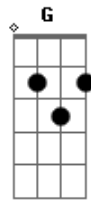

© ukulele-chords.com