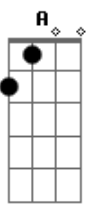

© ukulele-chords.com