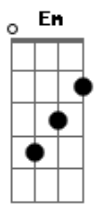

© ukulele-chords.com