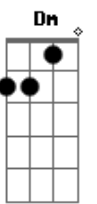

© ukulele-chords.com