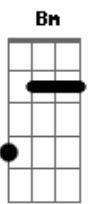

© ukulele-chords.com