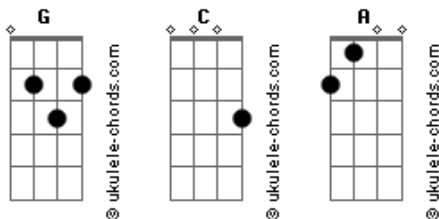

Magic Garage And Rainy Cakes - Dreaming

tom:

G

Intro:

C A
Life oh life
C A
So short and fleeting
C A
It?s not worth risking
C A
Dreaming and not enjoy your whole life

C A
Time oh time
C A
So short and fleeting
C A
It?s not worth loosing it
C A
If you?re dreaming don?t stop living

[Refrão]

C A
Wake up, wake up
C
You?re dreaming
A
Wake up, wake up
C
And your life is going away
A
Wake up, wake up
C
You?re dreaming
A
Wake up, wake up
And your life is going away

[Riff]

C A
I know
C A
Reality is not easy
C A
But the alienated is blind
C A
And never will see the good of life
C A
Get out!
C A
Of this lies
C A
Wake up
C A
To the real life oooh

Acordes

[Refrão]

C A
Wake up, wake up
C
You?re dreaming
A
Wake up, wake up
C
And your life is going away
A
Wake up, wake up
C
You?re dreaming
A
Wake up, wake up
And your life is going away

[Solo 1] C A C A
C A C A

[Verso]

C A
Life oh life
C A
So short and fleeting
C A
It?s not worth risking
C A
Dreaming and not enjoy your whole life

[Refrão]

C A
Wake up, wake up
C
You?re dreaming
A
Wake up, wake up
C
And your life is going away
A
Wake up, wake up
C
You?re dreaming
A
Wake up, wake up
And your life is going away

[Solo 2] C A C A
C A C A

[Final]

C A
You?re dreaming
C
And your life is going away