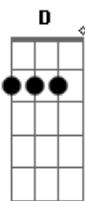

G D A Bm I never gave you everything, I wish I could

Gb G D A Bm I should've seen it coming from where you stood

Gb G D A Bm Gb G D A Bm But now I-----'m in the creek

[Final]

Gb G D And it's getting harder

A Bm Gb G D And it was coming down on me

A Bm Gb G D And I was standing in the creek

A Bm Now we're like falling water

Gb G D A Bm (D) Now we're like falling water in the creek

Acordes

© ukulele-chords.com