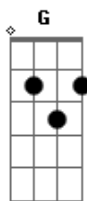

G D Oh, like everything was under a spell

Now it's getting harder

[Refrão]

Bm G I never loved you fully in the way I could

D A I fought the current running just the way you would

Bm D G And now I----'m

D G in the creek

G D And it's getting harder (G)

I'm like falling water

[Primeira Parte]

G D Go on and tell me just what I'm supposed to say

G D As if it could be any other way

Oh, it's getting louder

G D Go on and tell me just how I could allow

G D All that's light to end up somehow

D G Where it's getting darker

[Refrão]

Bm G I never loved you fully in the way I could

D A I fought the current running just the way you would

Bm D A D G And now I----'m stuck upstream

G D And it's getting harder

G D D G I'm like falling water, falling water, falling water

[Ponte]

(D) Gm D A Bm Gb G D A Bm Mmmmmmm Mmmmmmm Mmmmmmm Mmmmmmm Mmmmmmm Mmmmmmm

Gb G D A Bm And I'm like falling water, set me free

G D A Bm You were like falling water coming down on me

[Refrão]

G D A Bm I never loved you fully in the way I could

Gb G D A Bm I fought the current running just the way you would

Gb G D A Bm Gb G D A Bm And now I-----'m in the creek

G D A Bm I never gave you everything, I wish I could

Gb G D A Bm I should've seen it coming from where you stood

Gb G D A Bm Gb G D A Bm But now I-----'m in the creek

[Final]

Gb G D And it's getting harder

A Bm Gb G D And it was coming down on me

A Bm Gb G D And I was standing in the creek

A Bm Now we're like falling water

Gb G D A Bm (D) Now we're like falling water in the creek

Acordes