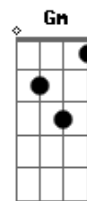

© ukulele-chords.com