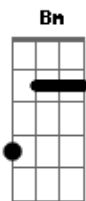

© ukulele-chords.com