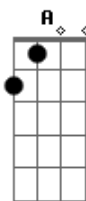

© ukulele-chords.com