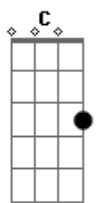

Maestro Chives - Royalty

tom:

Intro: C Am Em D

C
I've been cold hearted
Am
But I'm just getting started
Em
Got my eyes on the the target
D
Now, now
C Am Em
Ooh, ooh, ooh
D
Till the battles won
C
Till kingdom come
Am Em D
Ooh, ooh, ooh
C
I'll never run
Am
Best to give me your loyalty
Em
'Cause I'm taking the world you'll see
D
They'll be calling me, calling me
C
They'll be calling me royalty
Am
Best to give me your loyalty
Em
'Cause I'm taking the world you'll see
D
They'll be calling me, calling me
C Am,Em,D,C,Am,Em
They'll be calling me royalty
D C,Am,Em,D,C,Am,Em,D
They'll be calling me royalty
C Am
They say I'm dangerous, 'cause I

Broke all the cages

Acordes

© ukulele-chords.com

© ukulele-chords.com

© ukulele-chords.com

© ukulele-chords.com

© ukulele-chords.com

Em
No I, won't sit and take it
D
Now, now
C
They left me for dead, I guess they'll never learn
Am
Every time I break there's just more pain to burn
Em
D
They'll never, never, never learn
C Am Em
Ooh, ooh, ooh
D
Till the battles won
C
Till kingdom come
C Am Em
Ooh, ooh, ooh
D
I'll never run
C
Best to give me your loyalty
Am
Cause I'm taking the world you'll see
Em
D
They'll be calling me, calling me
C
They'll be calling me royalty
Am
Best to give me your loyalty
Em
'Cause I'm taking the world you'll see
D
They'll be calling me, calling me
C ,Am,Em,D,C,Am,Em
They'll be calling me royalty
D C , Am,Em,D,C,Am,Em
They'll be calling me royalty
D C ,Am,Em,D,C,Am,Em,D,C
They'll be calling me royalty