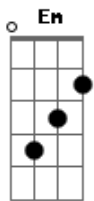

Broke all the cages

Acordes

© ukulele-chords.com

© ukulele-chords.com

© ukulele-chords.com

© ukulele-chords.com

© ukulele-chords.com

Em
No I, won't sit and take it
D
Now, now
C
They left me for dead, I guess they'll never learn
Am
Every time I break there's just more pain to burn
Em
D
They'll never, never, never learn
C Am Em
Ooh, ooh, ooh
D
Till the battles won
C
Till kingdom come
C Am Em
Ooh, ooh, ooh
D
I'll never run
C
Best to give me your loyalty
Am
Cause I'm taking the world you'll see
Em
D
They'll be calling me, calling me
C
They'll be calling me royalty
Am
Best to give me your loyalty
Em
'Cause I'm taking the world you'll see
D
They'll be calling me, calling me
C ,Am,Em,D,C,Am,Em
They'll be calling me royalty
D C , Am,Em,D,C,Am,Em
They'll be calling me royalty
D C ,Am,Em,D,C,Am,Em,D,C
They'll be calling me royalty