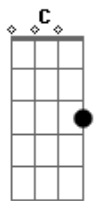

Maestro Chives - Royalty

tom:

Intro: C Am Em D

C
I've been cold hearted
Am
But I'm just getting started
Em
Got my eyes on the the target
D
Now, now
C Am Em
Ooh, ooh, ooh
D
Till the battles won
C
Till kingdom come
Am Em D
Ooh, ooh, ooh
C
I'll never run
Am
Best to give me your loyalty
Em
'Cause I'm taking the world you'll see
D
They'll be calling me, calling me
C
They'll be calling me royalty
Am
Best to give me your loyalty
Em
'Cause I'm taking the world you'll see
D
They'll be calling me, calling me
C Am,Em,D,C,Am,Em
They'll be calling me royalty
D C,Am,Em,D,C,Am,Em,D
They'll be calling me royalty
C Am
They say I'm dangerous, 'cause I

Broke all the cages

Acordes

© ukulele-chords.com

© ukulele-chords.com

© ukulele-chords.com

© ukulele-chords.com

© ukulele-chords.com

Em
No I, won't sit and take it
D
Now, now
C
They left me for dead, I guess they'll never learn
Am
Every time I break there's just more pain to burn
Em
D
They'll never, never, never learn
C Am Em
Ooh, ooh, ooh
D
Till the battles won
C
Till kingdom come
C Am Em
Ooh, ooh, ooh
D
I'll never run
C
Best to give me your loyalty
Am
Cause I'm taking the world you'll see
Em
D
They'll be calling me, calling me
C
They'll be calling me royalty
Am
Best to give me your loyalty
Em
'Cause I'm taking the world you'll see
D
They'll be calling me, calling me
C ,Am,Em,D,C,Am,Em
They'll be calling me royalty
D C , Am,Em,D,C,Am,Em
They'll be calling me royalty
D C ,Am,Em,D,C,Am,Em,D,C
They'll be calling me royalty