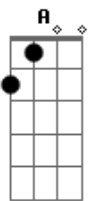

Broke all the cages

Acordes

© ukulele-chords.com

© ukulele-chords.com

© ukulele-chords.com

© ukulele-chords.com

© ukulele-chords.com

Em
No I, won't sit and take it
D
Now, now
C
They left me for dead, I guess they'll never learn
Am
Every time I break there's just more pain to burn
Em
D
They'll never, never, never learn
C Am Em
Ooh, ooh, ooh
D
Till the battles won
C
Till kingdom come
C Am Em
Ooh, ooh, ooh
D
I'll never run
C
Best to give me your loyalty
Am
Cause I'm taking the world you'll see
Em
D
They'll be calling me, calling me
C
They'll be calling me royalty
Am
Best to give me your loyalty
Em
'Cause I'm taking the world you'll see
D
They'll be calling me, calling me
C ,Am,Em,D,C,Am,Em
They'll be calling me royalty
D C , Am,Em,D,C,Am,Em
They'll be calling me royalty
D C ,Am,Em,D,C,Am,Em,D,C
They'll be calling me royalty