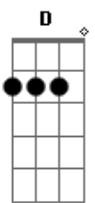

Broke all the cages

Acordes

© ukulele-chords.com

© ukulele-chords.com

© ukulele-chords.com

© ukulele-chords.com

© ukulele-chords.com

Em
No I, won't sit and take it
D
Now, now
C
They left me for dead, I guess they'll never learn
Am
Every time I break there's just more pain to burn
Em
D
They'll never, never, never learn
C Am Em
Ooh, ooh, ooh
D
Till the battles won
C
Till kingdom come
C Am Em
Ooh, ooh, ooh
D
I'll never run
C
Best to give me your loyalty
Am
Cause I'm taking the world you'll see
Em
D
They'll be calling me, calling me
C
They'll be calling me royalty
Am
Best to give me your loyalty
Em
'Cause I'm taking the world you'll see
D
They'll be calling me, calling me
C ,Am,Em,D,C,Am,Em
They'll be calling me royalty
D C , Am,Em,D,C,Am,Em
They'll be calling me royalty
D C ,Am,Em,D,C,Am,Em,D,C
They'll be calling me royalty