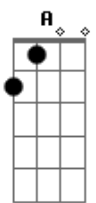

Broke all the cages

Acordes

© ukulele-chords.com

© ukulele-chords.com

© ukulele-chords.com

© ukulele-chords.com

© ukulele-chords.com

Em
No I, won't sit and take it
D
Now, now
C
They left me for dead, I guess they'll never learn
Am
Every time I break there's just more pain to burn
Em
D
They'll never, never, never learn
C Am Em
Ooh, ooh, ooh
D
Till the battles won
C
Till kingdom come
C Am Em
Ooh, ooh, ooh
D
I'll never run
C
Best to give me your loyalty
Am
Cause I'm taking the world you'll see
Em
D
They'll be calling me, calling me
C
They'll be calling me royalty
Am
Best to give me your loyalty
Em
'Cause I'm taking the world you'll see
D
They'll be calling me, calling me
C ,Am,Em,D,C,Am,Em
They'll be calling me royalty
D C , Am,Em,D,C,Am,Em
They'll be calling me royalty
D C ,Am,Em,D,C,Am,Em,D,C
They'll be calling me royalty