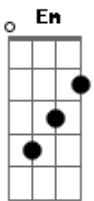

Broke all the cages

Acordes

© ukulele-chords.com

© ukulele-chords.com

© ukulele-chords.com

© ukulele-chords.com

© ukulele-chords.com

Em
No I, won't sit and take it
D
Now, now
C
They left me for dead, I guess they'll never learn
Am
Every time I break there's just more pain to burn
Em
D
They'll never, never, never learn
C Am Em
Ooh, ooh, ooh
D
Till the battles won
C
Till kingdom come
C Am Em
Ooh, ooh, ooh
D
I'll never run
C
Best to give me your loyalty
Am
Cause I'm taking the world you'll see
Em
D
They'll be calling me, calling me
C
They'll be calling me royalty
Am
Best to give me your loyalty
Em
'Cause I'm taking the world you'll see
D
They'll be calling me, calling me
C ,Am,Em,D,C,Am,Em
They'll be calling me royalty
D C , Am,Em,D,C,Am,Em
They'll be calling me royalty
D C ,Am,Em,D,C,Am,Em,D,C
They'll be calling me royalty