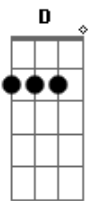

Broke all the cages

Acordes

© ukulele-chords.com

© ukulele-chords.com

© ukulele-chords.com

© ukulele-chords.com

© ukulele-chords.com

Em
No I, won't sit and take it
D
Now, now
C
They left me for dead, I guess they'll never learn
Am
Every time I break there's just more pain to burn
Em
D
They'll never, never, never learn
C Am Em
Ooh, ooh, ooh
D
Till the battles won
C
Till kingdom come
C Am Em
Ooh, ooh, ooh
D
I'll never run
C
Best to give me your loyalty
Am
Cause I'm taking the world you'll see
Em
D
They'll be calling me, calling me
C
They'll be calling me royalty
Am
Best to give me your loyalty
Em
'Cause I'm taking the world you'll see
D
They'll be calling me, calling me
C ,Am,Em,D,C,Am,Em
They'll be calling me royalty
D C , Am,Em,D,C,Am,Em
They'll be calling me royalty
D C ,Am,Em,D,C,Am,Em,D,C
They'll be calling me royalty