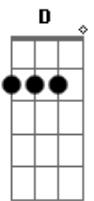

## Acordes

© ukulele-chords.com

© ukulele-chords.com

© ukulele-chords.com

© ukulele-chords.com

© ukulele-chords.com

Em  
No I, won't sit and take it  
D  
Now, now  
C  
They left me for dead, I guess they'll never learn  
Am  
Every time I break there's just more pain to burn  
Em  
D  
They'll never, never, never learn  
C Am Em  
Ooh, ooh, ooh  
D  
Till the battles won  
C  
Till kingdom come  
C Am Em  
Ooh, ooh, ooh  
D  
I'll never run  
C  
Best to give me your loyalty  
Am  
Cause I'm taking the world you'll see  
Em  
D  
They'll be calling me, calling me  
C  
They'll be calling me royalty  
Am  
Best to give me your loyalty  
Em  
'Cause I'm taking the world you'll see  
D  
They'll be calling me, calling me  
C ,Am,Em,D,C,Am,Em  
They'll be calling me royalty  
D C , Am,Em,D,C,Am,Em  
They'll be calling me royalty  
D C ,Am,Em,D,C,Am,Em,D,C  
They'll be calling me royalty