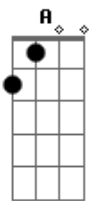

Broke all the cages

Acordes

© ukulele-chords.com

© ukulele-chords.com

© ukulele-chords.com

© ukulele-chords.com

© ukulele-chords.com

Em
No I, won't sit and take it
D
Now, now
C
They left me for dead, I guess they'll never learn
Am
Every time I break there's just more pain to burn
Em
D
They'll never, never, never learn
C Am Em
Ooh, ooh, ooh
D
Till the battles won
C
Till kingdom come
C Am Em
Ooh, ooh, ooh
D
I'll never run
C
Best to give me your loyalty
Am
Cause I'm taking the world you'll see
Em
D
They'll be calling me, calling me
C
They'll be calling me royalty
Am
Best to give me your loyalty
Em
'Cause I'm taking the world you'll see
D
They'll be calling me, calling me
C ,Am,Em,D,C,Am,Em
They'll be calling me royalty
D C , Am,Em,D,C,Am,Em
They'll be calling me royalty
D C ,Am,Em,D,C,Am,Em,D,C
They'll be calling me royalty