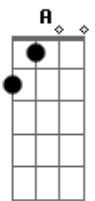

Maestro Chives - Royalty

tom:

Intro: C Am Em D

C
I've been cold hearted
Am
But I'm just getting started
Em
Got my eyes on the the target
D
Now, now
C Am Em
Ooh, ooh, ooh
D
Till the battles won
C
Till kingdom come
Am Em D
Ooh, ooh, ooh
C
I'll never run
Am
Best to give me your loyalty
Em
'Cause I'm taking the world you'll see
D
They'll be calling me, calling me
C
They'll be calling me royalty
Am
Best to give me your loyalty
Em
'Cause I'm taking the world you'll see
D
They'll be calling me, calling me
C Am,Em,D,C,Am,Em
They'll be calling me royalty
D C,Am,Em,D,C,Am,Em,D
They'll be calling me royalty
C Am
They say I'm dangerous, 'cause I

Broke all the cages

Acordes

© ukulele-chords.com