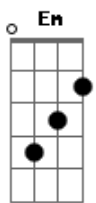

Broke all the cages

Acordes

© ukulele-chords.com

© ukulele-chords.com

© ukulele-chords.com

© ukulele-chords.com

© ukulele-chords.com

Em
No I, won't sit and take it
D
Now, now
C
They left me for dead, I guess they'll never learn
Am
Every time I break there's just more pain to burn
Em
D
They'll never, never, never learn
C Am Em
Ooh, ooh, ooh
D
Till the battles won
C
Till kingdom come
C Am Em
Ooh, ooh, ooh
D
I'll never run
C
Best to give me your loyalty
Am
Cause I'm taking the world you'll see
Em
D
They'll be calling me, calling me
C
They'll be calling me royalty
Am
Best to give me your loyalty
Em
'Cause I'm taking the world you'll see
D
They'll be calling me, calling me
C ,Am,Em,D,C,Am,Em
They'll be calling me royalty
D C , Am,Em,D,C,Am,Em
They'll be calling me royalty
D C ,Am,Em,D,C,Am,Em,D,C
They'll be calling me royalty