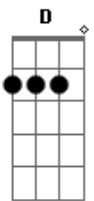

Broke all the cages

Acordes

© ukulele-chords.com

© ukulele-chords.com

© ukulele-chords.com

© ukulele-chords.com

© ukulele-chords.com

Em
No I, won't sit and take it
D
Now, now
C
They left me for dead, I guess they'll never learn
Am
Every time I break there's just more pain to burn
Em
D
They'll never, never, never learn
C Am Em
Ooh, ooh, ooh
D
Till the battles won
C
Till kingdom come
C Am Em
Ooh, ooh, ooh
D
I'll never run
C
Best to give me your loyalty
Am
Cause I'm taking the world you'll see
Em
D
They'll be calling me, calling me
C
They'll be calling me royalty
Am
Best to give me your loyalty
Em
'Cause I'm taking the world you'll see
D
They'll be calling me, calling me
C ,Am,Em,D,C,Am,Em
They'll be calling me royalty
D C , Am,Em,D,C,Am,Em
They'll be calling me royalty
D C ,Am,Em,D,C,Am,Em,D,C
They'll be calling me royalty