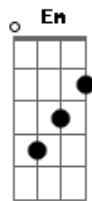

Broke all the cages

Acordes

© ukulele-chords.com

© ukulele-chords.com

© ukulele-chords.com

© ukulele-chords.com

© ukulele-chords.com

Em
No I, won't sit and take it
D
Now, now
C
They left me for dead, I guess they'll never learn
Am
Every time I break there's just more pain to burn
Em
D
They'll never, never, never learn
C Am Em
Ooh, ooh, ooh
D
Till the battles won
C
Till kingdom come
C Am Em
Ooh, ooh, ooh
D
I'll never run
C
Best to give me your loyalty
Am
Cause I'm taking the world you'll see
Em
D
They'll be calling me, calling me
C
They'll be calling me royalty
Am
Best to give me your loyalty
Em
'Cause I'm taking the world you'll see
D
They'll be calling me, calling me
C ,Am,Em,D,C,Am,Em
They'll be calling me royalty
D C , Am,Em,D,C,Am,Em
They'll be calling me royalty
D C ,Am,Em,D,C,Am,Em,D,C
They'll be calling me royalty