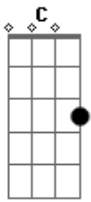

Madonna - You Must Love Me

Tom: C

1. Where do we go from here? This isn't where we intended to be.

We had it all, you believed in me, I believed in you.

2. Certainties disappear, what do we do for our dream to survive?

How do we keep all our passions alive, as we used to do?

Deep in my heart I'm concealing,

things that I'm longing to say,
scared to confess what I'm feeling,
frightened you'll slip away.

You must love me. You must love me.

3. Why are you at my side? How can I be any use to you now?

Give me a chance and I'll let you see how, nothing has changed.

REFRÃO You must love me.

Acordes

© ukulele-chords.com

© ukulele-chords.com

© ukulele-chords.com