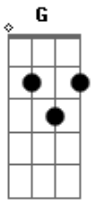

Madonna - You Must Love Me

Tom: C

1. Where do we go from here? This isn't where we intended to be.

We had it all, you believed in me, I believed in you.

2. Certainties disappear, what do we do for our dream to survive?

3. Why are you at my side? How can I be any use to you now?

Give me a chance and I'll let you see how, nothing has changed.

REFRÃO You must love me.

Acordes

© ukulele-chords.com

© ukulele-chords.com

© ukulele-chords.com