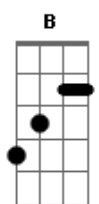

G Em I've had other lips, I have sailed a thousand ships,
C D but no matter where I go, you're the one for me, baby, this I know, 'cause it's? D7

G Em True love, you're the one I'm dreaming of,
C your heart fits me like a glove,
D D7 and I'm gonna be true blue, baby I love you.

G Em I've heard all the lines, I've cried oh so many times,
C those tear drops they won't fall again,
D D7 I'm so excited 'cause you're my best friend.

G Em So if you should ever doubt, wonder what love is all about,
C just think back and remember, dear,
D D7 those words whispered in your ear, I said ? CHORUS
(2x)

C D C No more sadness, I kiss it good-bye,

D C the sun is bursting right out of the sky.
Am D I searched the whole world for someone like you,
D7 don't you know, don't you know that it's?

G True love, oh baby, true love, oh baby,
C D true love, oh baby, true love, it's.

G Em True love, oh baby, true love, oh baby,
C D true love, oh baby, true love, it's.

G Em So if you should ever doubt, wonder what love is all about,

C just think back and remember, dear,
D those words whispered in your ear, I said ?

C D C No more sadness, I kiss it good-bye,
D C the sun is bursting right out of the sky.
Am D I searched the whole world for someone like you,
D7 don't you know, don't you know that it's?

G Em True love, you're the one I'm dreaming of,
C your heart fits me like a glove,
D D7 and I'm gonna be true blue, baby I love you.

G Em True love, oh baby, true love, oh baby,
C D true love, oh baby, true love, it's?.

Acordes

© ukulele-chords.com