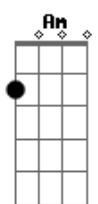

© ukulele-chords.com