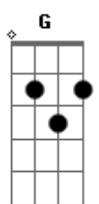

Madonna - True Blue

Tom: B

(com acordes na forma de Capostraste na 4ª casa G)
Intro: 2x: G Em C D

G Em I've had other guys I've looked into their eyes, G
C D but I never knew love before, 'til you walked through my door. Em

C D C No more sadness, I kiss it good-bye,
D C the sun is bursting right out of the sky.
Am D I searched the whole world for someone like you,
D7 don't you know, don't you know that it's?

G Em True love, you're the one I'm dreaming of,
C your heart fits me like a glove,
D D7 and I'm gonna be true blue, baby I love you.

G Em True love, oh baby, true love, oh baby,
C D true love, oh baby, true love, it's?.

Acordes

© ukulele-chords.com

© ukulele-chords.com

© ukulele-chords.com

© ukulele-chords.com

© ukulele-chords.com

© ukulele-chords.com