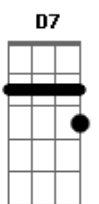

© ukulele-chords.com