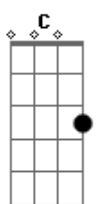

Madonna - True Blue

Tom: B

(com acordes na forma de Capostraste na 4ª casa G)
Intro: 2x: G Em C D

G Em I've had other guys I've looked into their eyes, G
C D but I never knew love before, 'til you walked through my door. Em

C D C No more sadness, I kiss it good-bye,
D C the sun is bursting right out of the sky.
Am D I searched the whole world for someone like you,
D7 don't you know, don't you know that it's?

G Em True love, you're the one I'm dreaming of,
C your heart fits me like a glove,
D D7 and I'm gonna be true blue, baby I love you.

G Em True love, oh baby, true love, oh baby,
C D true love, oh baby, true love, it's?.

Acordes

© ukulele-chords.com

© ukulele-chords.com

© ukulele-chords.com

© ukulele-chords.com

© ukulele-chords.com

© ukulele-chords.com