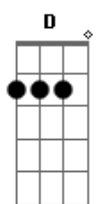

© ukulele-chords.com