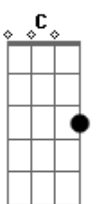

© ukulele-chords.com