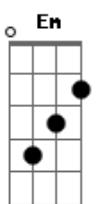

© ukulele-chords.com