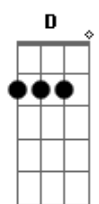

Madonna - True Blue

Tom: B

(com acordes na forma de Capostraste na 4ª casa G)
Intro: 2x: G Em C D

G Em I've had other guys I've looked into their eyes, G
C D but I never knew love before, 'til you walked through my door. Em

G Em True love, oh baby, true love, oh baby,
C D true love, oh baby, true love, it's?.

Acordes

© ukulele-chords.com

© ukulele-chords.com

© ukulele-chords.com

© ukulele-chords.com

© ukulele-chords.com

© ukulele-chords.com