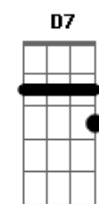

Madonna - True Blue

Tom: B

(com acordes na forma de Capostraste na 4ª casa G)
Intro: 2x: G Em C D

G Em I've had other guys I've looked into their eyes, G
C D but I never knew love before, 'til you walked through my door. Em

G Em True love, oh baby, true love, oh baby,
C D true love, oh baby, true love, it's?.

Acordes

© ukulele-chords.com

© ukulele-chords.com

© ukulele-chords.com

© ukulele-chords.com

© ukulele-chords.com

© ukulele-chords.com