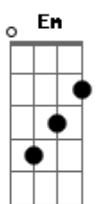

Madonna - True Blue

Tom: B

(com acordes na forma de Capostraste na 4ª casa G)
Intro: 2x: G Em C D

G Em I've had other guys I've looked into their eyes, G
C D but I never knew love before, 'til you walked through my door. Em

C D C No more sadness, I kiss it good-bye,
D C the sun is bursting right out of the sky.
Am D I searched the whole world for someone like you,
D7 don't you know, don't you know that it's?

G Em True love, you're the one I'm dreaming of,
C your heart fits me like a glove,
D D7 and I'm gonna be true blue, baby I love you.

G Em True love, oh baby, true love, oh baby,
C D true love, oh baby, true love, it's?.

Acordes

© ukulele-chords.com

© ukulele-chords.com

© ukulele-chords.com

© ukulele-chords.com

© ukulele-chords.com

© ukulele-chords.com