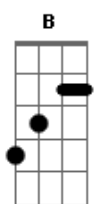

G Em I've had other lips, I have sailed a thousand ships,
C D but no matter where I go, you're the one for me, baby, this I know, 'cause it's? D7

G Em True love, you're the one I'm dreaming of,
C your heart fits me like a glove,
D D7 and I'm gonna be true blue, baby I love you.

G Em I've heard all the lines, I've cried oh so many times,
C

D those tear drops they won't fall again,
D7 I'm so excited 'cause you're my best friend.

G Em So if you should ever doubt, wonder what love is all about,
C

D just think back and remember, dear,
D7 those words whispered in your ear, I said ? CHORUS
(2x)

C D C No more sadness, I kiss it good-bye,

D C the sun is bursting right out of the sky.
Am D I searched the whole world for someone like you,
D7 don't you know, don't you know that it's?

G True love, oh baby, true love, oh baby,
Em C D true love, oh baby, true love, it's.

G Em True love, oh baby, true love, oh baby,
Em C D true love, oh baby, true love, it's.

G Em So if you should ever doubt, wonder what love is all about,

C just think back and remember, dear,
D those words whispered in your ear, I said ?

C D C No more sadness, I kiss it good-bye,
D C the sun is bursting right out of the sky.
Am D I searched the whole world for someone like you,
D7 don't you know, don't you know that it's?

G Em True love, you're the one I'm dreaming of,
C your heart fits me like a glove,
D D7 and I'm gonna be true blue, baby I love you.

G True love, oh baby, true love, oh baby,
Em C D true love, oh baby, true love, it's?.

Acordes

© ukulele-chords.com