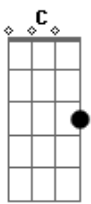

Madonna - Sky fits heaven

Tom: C

Am EM
Sky fits heaven so fly it
Am EM
That's what the prophet said to me
Am EM
Child fits mother so hold your baby tight
Am EM
That's what my future could see
Am EM
Fate fits karma so use it
Am EM
That's what the wise man said to me
Am EM
Love fits virtue so hold on to the light
Am EM
That's what our future will be

F C G
Travelling down this road
AM F
Watching the signs as I go
F C G
I think I'll fol - low the sun

Isn't everyone just
F C G
Travelling down their own road
AM F
Watching the signs as they go
C G
I think I'll follow my heart
AM
It's a very good place to start

Am G
Travelling down my own road
Am G
Watching the signs as I go
Am F
Travelling down my own road
Am F
And I'm watching the signs as I go
Am G
Travelling, travelling

Am F Am
Watching the signs as I go
Am EM
Hand fits giving so do it
Am EM
That's what the Gospel said to me
Am EM
Life fits living so let your judgements go
Am EM
That's how our future should be

F C G
Travelling down this road
AM F
Watching the signs as I go
F C G
I think I'll fol - low the sun

Isn't everyone just
F C G
Travelling down their own road
AM F
Watching the signs as they go
C G
I think I'll follow my heart
F C G

Travelling down this road
AM F
Watching the signs as I go
F C G
I think I'll fol - low the sun
Isn't everyone just
F C G
Travelling down their own road
AM F
Watching the signs as they go
C G
I think I'll follow my heart

AM
It's a very good place to start
F AM
It's a very good place to start

Acordes

© ukulele-chords.com