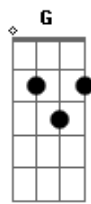

Madonna - Sky fits heaven

Tom: C

Am EM
Sky fits heaven so fly it
Am EM
That's what the prophet said to me
Am EM
Child fits mother so hold your baby tight
Am EM
That's what my future could see
Am EM
Fate fits karma so use it
Am EM
That's what the wise man said to me
Am EM
Love fits virtue so hold on to the light
Am EM
That's what our future will be

Am G
Travelling down my own road
Am G
Watching the signs as I go
Am F
Travelling down my own road
Am F
And I'm watching the signs as I go
Am G
Travelling, travelling

Am F Am
Watching the signs as I go
Am EM
Hand fits giving so do it
Am EM
That's what the Gospel said to me
Am EM
Life fits living so let your judgements go
Am EM
That's how our future should be

Travelling down this road
AM F
Watching the signs as I go
F C G
I think I'll fol - low the sun
Isn't everyone just
F C G
Travelling down their own road
AM F
Watching the signs as they go
C G
I think I'll follow my heart

AM
It's a very good place to start
F AM
It's a very good place to start

Acordes

© ukulele-chords.com

© ukulele-chords.com

© ukulele-chords.com

© ukulele-chords.com