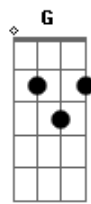

Am G
 Travelling down my own road
 Am G
 Watching the signs as I go
 Am F
 Travelling down my own road
 Am F
 And I'm watching the signs as I go
 Am G
 Travelling, travelling

Am F Am
 Watching the signs as I go
 Am EM
 Hand fits giving so do it
 Am EM
 That's what the Gospel said to me
 Am EM
 Life fits living so let your judgements go
 Am EM
 That's how our future should be

F C G
 Travelling down this road
 AM F
 Watching the signs as I go
 F C G
 I think I'll fol - low the sun

Isn't everyone just
 F C G
 Travelling down their own road
 AM F
 Watching the signs as they go
 C G
 I think I'll follow my heart
 F C G
 Travelling down this road
 AM F
 Watching the signs as I go
 F C G
 I think I'll fol - low the sun
 Isn't everyone just
 F C G
 Travelling down their own road
 AM F
 Watching the signs as they go
 C G
 I think I'll follow my heart

It's a very good place to start
 F AM
 It's a very good place to start

AM
 It's a very good place to start
 F AM
 It's a very good place to start

Acordes

© ukulele-chords.com

© ukulele-chords.com

© ukulele-chords.com