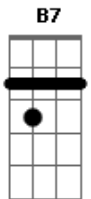

Madonna - Secret

Tom: Gb

(intro) B7 B7 B7 B7

Em D C#m- C
 Things haven't been the same
 Since you came into my life (34-24 33-23)
 You found a way to touch my soul
 And I'm never, ever, ever gonna let it go

Something's comin' over me
 My baby's got a secret

Em D C#m-
 You gave me back the paradise
 That I thought I lost for good
 You helped me find the reasons why
 It took me by surprise that you understood
 You knew all along (34-24 33-23)
 What I never wanted to say
 Until I learned to love myself
 I was never ever lovin' anybody else

(bridge)
 (chorus, repeat)
 (bridge)
 (chorus, repeat)

(riff 1)

(riff 2)

Acordes

© ukulele-chords.com

© ukulele-chords.com

© ukulele-chords.com

© ukulele-chords.com