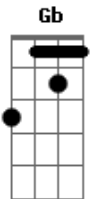

Madonna - Secret

Tom: Gb

(intro) B7 B7 B7 B7

Em D C#m- C
 Things haven't been the same
 Since you came into my life (34-24 33-23)
 You found a way to touch my soul
 And I'm never, ever, ever gonna let it go

Something's comin' over me
 My baby's got a secret

Em D C#m-
 You gave me back the paradise
 That I thought I lost for good
 You helped me find the reasons why
 It took me by surprise that you understood
 You knew all along (34-24 33-23)
 What I never wanted to say
 Until I learned to love myself
 I was never ever lovin' anybody else

(bridge)
 (chorus, repeat)
 (bridge)
 (chorus, repeat)

(riff 1)

(riff 2)

Acordes

© ukulele-chords.com

© ukulele-chords.com

© ukulele-chords.com

© ukulele-chords.com