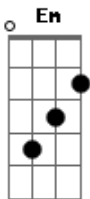

Madonna - Secret

Tom: Gb

(intro) B7 B7 B7 B7

Em D C#m- C
 Things haven't been the same
 Since you came into my life (34-24 33-23)
 You found a way to touch my soul
 And I'm never, ever, ever gonna let it go

(bridge)
 Am (riff 1) B7 (riff2) Em
 Happiness lies in your own hand
 It took me much too long to understand
 How it could be
 Until you shared your secret with me

(chorus)
 D C#m- C Em D
 Something's comin' over, mmm mmm
 C#m- C Em D
 Something's comin' over, mmm mmm
 C#m- C B7

Something's comin' over me
 My baby's got a secret

Em D C#m-
 You gave me back the paradise
 That I thought I lost for good
 You helped me find the reasons why
 It took me by surprise that you understood
 You knew all along (34-24 33-23)
 What I never wanted to say
 Until I learned to love myself
 I was never ever lovin' anybody else

(bridge)
 (chorus, repeat)
 (bridge)
 (chorus, repeat)

(riff 1)

(riff 2)

Acordes

© ukulele-chords.com

© ukulele-chords.com

© ukulele-chords.com

© ukulele-chords.com