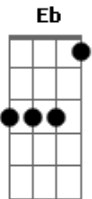

© ukulele-chords.com