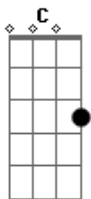

Madonna - Secret

Tom: Gb

(intro) B7 B7 B7 B7

Em D C#m- C
 Things haven't been the same
 Since you came into my life (34-24 33-23)
 You found a way to touch my soul
 And I'm never, ever, ever gonna let it go

(bridge)
 Am (riff 1) B7 (riff2) Em
 Happiness lies in your own hand
 It took me much too long to understand
 How it could be
 Until you shared your secret with me

(chorus)
 D C#m- C Em D
 Something's comin' over, mmm mmm
 C#m- C Em D
 Something's comin' over, mmm mmm
 C#m- C B7

Something's comin' over me
 My baby's got a secret

Em D C#m-
 You gave me back the paradise
 That I thought I lost for good
 You helped me find the reasons why
 It took me by surprise that you understood
 You knew all along (34-24 33-23)
 What I never wanted to say
 Until I learned to love myself
 I was never ever lovin' anybody else

(bridge)
 (chorus, repeat)
 (bridge)
 (chorus, repeat)

(riff 1)

(riff 2)

Acordes

© ukulele-chords.com

© ukulele-chords.com

© ukulele-chords.com

© ukulele-chords.com