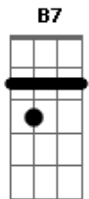

Madonna - Secret

Tom: Gb

(intro) B7 B7 B7 B7

Em D C#m- C
 Things haven't been the same
 Since you came into my life (34-24 33-23)
 You found a way to touch my soul
 And I'm never, ever, ever gonna let it go

Something's comin' over me
 My baby's got a secret

Em D C#m-
 You gave me back the paradise
 That I thought I lost for good
 You helped me find the reasons why
 It took me by surprise that you understood
 You knew all along (34-24 33-23)
 What I never wanted to say
 Until I learned to love myself
 I was never ever lovin' anybody else

(bridge)
 (chorus, repeat)
 (bridge)
 (chorus, repeat)

(riff 1)

(riff 2)

Acordes

© ukulele-chords.com

© ukulele-chords.com

© ukulele-chords.com

© ukulele-chords.com