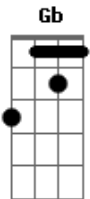

Madonna - Secret

Tom: Gb

(intro) B7 B7 B7 B7

Em D C#m- C
 Things haven't been the same
 Since you came into my life (34-24 33-23)
 You found a way to touch my soul
 And I'm never, ever, ever gonna let it go

(bridge)
 Am7 (riff 1) B7 (riff2) Em7
 Happiness lies in your own hand
 It took me much too long to understand

How it could be
 Until you shared your secret with me

(chorus)

D C#m- C Em D
 Something's comin' over, mmm mmm
 C#m- C Em D
 Something's comin' over, mmm mmm
 C#m- C B7

Something's comin' over me

B7 B7
 My baby's got a secret

Em D C#m-
 You gave me back the paradise
 That I thought I lost for good
 You helped me find the reasons why
 It took me by surprise that you understood
 You knew all along
 What I never wanted to say
 Until I learned to love myself
 I was never ever lovin' anybody else

(bridge)
 (chorus, repeat)
 (bridge)
 (chorus, repeat)

(riff 1)

(riff 2)

Acordes

© ukulele-chords.com

© ukulele-chords.com

© ukulele-chords.com

© ukulele-chords.com