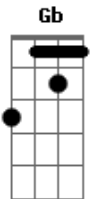

Madonna - Secret

Tom: Gb

(intro) B7 B7 B7 B7

Em D C#m- C
 Things haven't been the same
 Since you came into my life (34-24 33-23)
 You found a way to touch my soul
 And I'm never, ever, ever gonna let it go

(bridge)
 Am7 (riff 1) B7 (riff2) Em7
 Happiness lies in your own hand
 It took me much too long to understand

How it could be
 Until you shared your secret with me

(chorus)

D C#m- C Em D
 Something's comin' over, mmm mmm
 C#m- C Em D
 Something's comin' over, mmm mmm
 C#m- C B7

Something's comin' over me

B7 B7
 My baby's got a secret

Em D C#m-
 You gave me back the paradise
 C Em D C#m- C
 That I thought I lost for good
 Em D C#m- C
 You helped me find the reasons why
 B7 B7 B7 B7
 It took me by surprise that you understood
 Em D C#m-
 You knew all along
 C Em D C#m- (34-24 33-23)
 What I never wanted to say
 Em D C#m- C
 Until I learned to love myself
 B7 B7 B7 B7
 I was never ever lovin' anybody else

(bridge)
 (chorus, repeat)
 (bridge)
 (chorus, repeat)

(riff 1)

(riff 2)

Acordes

© ukulele-chords.com

© ukulele-chords.com

© ukulele-chords.com

© ukulele-chords.com