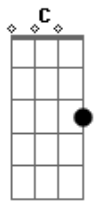

© ukulele-chords.com