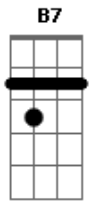

© ukulele-chords.com