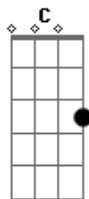

Madonna - Secret

Tom: Gb

(intro) B7 B7 B7 B7

Em D C#m- C
 Things haven't been the same
 Since you came into my life (34-24 33-23)
 You found a way to touch my soul
 And I'm never, ever, ever gonna let it go

(bridge)
 Am7 (riff 1) B7 (riff2) Em7
 Happiness lies in your own hand
 It took me much too long to understand

How it could be
 Until you shared your secret with me

(chorus)

D C#m- C Em D
 Something's comin' over, mmm mmm
 C#m- C Em D
 Something's comin' over, mmm mmm
 C#m- C B7

Something's comin' over me
 My baby's got a secret

Em D C#m-
 You gave me back the paradise
 That I thought I lost for good
 You helped me find the reasons why
 It took me by surprise that you understood
 You knew all along (34-24 33-23)
 What I never wanted to say
 Until I learned to love myself
 I was never ever lovin' anybody else

(bridge)
 (chorus, repeat)
 (bridge)
 (chorus, repeat)

(riff 1)

(riff 2)

Acordes

© ukulele-chords.com

© ukulele-chords.com

© ukulele-chords.com

© ukulele-chords.com