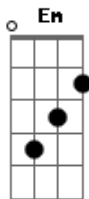

Madonna - Secret

Tom: Gb

(intro) B7 B7 B7 B7

Em D C#m- C
 Things haven't been the same
 Since you came into my life (34-24 33-23)
 You found a way to touch my soul
 And I'm never, ever, ever gonna let it go

(bridge)
 Am7 (riff 1) B7 (riff2) Em7
 Happiness lies in your own hand
 It took me much too long to understand

How it could be
 Until you shared your secret with me

(chorus)

D C#m- C Em D
 Something's comin' over, mmm mmm
 C#m- C Em D
 Something's comin' over, mmm mmm
 C#m- C B7

Something's comin' over me

B7 B7
 My baby's got a secret

Em D C#m-
 You gave me back the paradise
 That I thought I lost for good
 You helped me find the reasons why
 It took me by surprise that you understood
 You knew all along
 What I never wanted to say
 Until I learned to love myself
 I was never ever lovin' anybody else

(bridge)
 (chorus, repeat)
 (bridge)
 (chorus, repeat)

(riff 1)

(riff 2)

Acordes

© ukulele-chords.com

© ukulele-chords.com

© ukulele-chords.com

© ukulele-chords.com