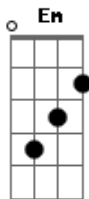

Madonna - Secret

Tom: Gb

(intro) B7 B7 B7 B7

Em D C#m- C
 Things haven't been the same
 Since you came into my life (34-24 33-23)
 You found a way to touch my soul
 And I'm never, ever, ever gonna let it go

(bridge)
 Am7 (riff 1) B7 (riff2) Em7
 Happiness lies in your own hand
 It took me much too long to understand

How it could be
 Until you shared your secret with me

(chorus)

D C#m- C Em D
 Something's comin' over, mmm mmm
 C#m- C Em D
 Something's comin' over, mmm mmm
 C#m- C B7

Something's comin' over me

B7 B7
 My baby's got a secret

Em D C#m-
 You gave me back the paradise
 C Em D C#m- C
 That I thought I lost for good
 Em D C#m- C
 You helped me find the reasons why
 B7 B7 B7 B7
 It took me by surprise that you understood
 Em D C#m-
 You knew all along
 C Em D C#m- (34-24 33-23)
 What I never wanted to say
 Em D C#m- C
 Until I learned to love myself
 B7 B7 B7 B7
 I was never ever lovin' anybody else

(bridge)
 (chorus, repeat)
 (bridge)
 (chorus, repeat)

(riff 1)

(riff 2)

Acordes

© ukulele-chords.com

© ukulele-chords.com

© ukulele-chords.com

© ukulele-chords.com