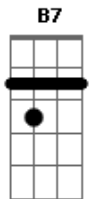

Madonna - Secret

Tom: Gb

(intro) B7 B7 B7 B7

Em D C#m- C
 Things haven't been the same
 Since you came into my life (34-24 33-23)
 You found a way to touch my soul
 And I'm never, ever, ever gonna let it go

Something's comin' over me

B7 B7
 My baby's got a secret

Em D C#m-
 You gave me back the paradise
 That I thought I lost for good
 You helped me find the reasons why
 It took me by surprise that you understood
 You knew all along
 What I never wanted to say
 Until I learned to love myself
 I was never ever lovin' anybody else

(bridge)
 (chorus, repeat)
 (bridge)
 (chorus, repeat)

(riff 1)

(riff 2)

Acordes

© ukulele-chords.com

© ukulele-chords.com

© ukulele-chords.com

© ukulele-chords.com