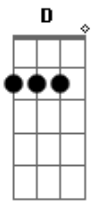

Madonna - Secret

Tom: Gb

(intro) B7 B7 B7 B7

Em D C#m- C
Things haven't been the same
Since you came into my life (34-24 33-23)
You found a way to touch my soul
And I'm never, ever, ever gonna let it go

(bridge)
Am7 (riff 1) B7 (riff2) Em7
Happiness lies in your own hand
It took me much too long to understand
How it could be
Until you shared your secret with me

(chorus)
D C#m- C Em D
Something's comin' over, mmm mmm
C#m- C Em D
Something's comin' over, mmm mmm
C#m- C B7

Something's comin' over me
My baby's got a secret

Em D C#m-
You gave me back the paradise
That I thought I lost for good
You helped me find the reasons why
It took me by surprise that you understood
You knew all along
What I never wanted to say
Until I learned to love myself
I was never ever lovin' anybody else

(bridge)
(chorus, repeat)
(bridge)
(chorus, repeat)

(riff 1)

(riff 2)

Acordes

© ukulele-chords.com