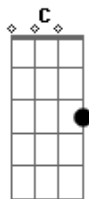

Madonna - Secret

Tom: Gb

(intro) B7 B7 B7 B7

Em D C#m- C
 Things haven't been the same
 Since you came into my life (34-24 33-23)
 You found a way to touch my soul
 And I'm never, ever, ever gonna let it go

(bridge)
 Am7 (riff 1) B7 (riff2) Em7
 Happiness lies in your own hand
 It took me much too long to understand

How it could be
 Until you shared your secret with me

(chorus)

D C#m- C Em D
 Something's comin' over, mmm mmm
 C#m- C Em D
 Something's comin' over, mmm mmm
 C#m- C B7

Something's comin' over me

B7 B7
 My baby's got a secret

Em D C#m-
 You gave me back the paradise
 That I thought I lost for good
 You helped me find the reasons why
 It took me by surprise that you understood
 You knew all along
 What I never wanted to say
 Until I learned to love myself
 I was never ever lovin' anybody else

(bridge)
 (chorus, repeat)
 (bridge)
 (chorus, repeat)

(riff 1)

(riff 2)

Acordes

© ukulele-chords.com

© ukulele-chords.com

© ukulele-chords.com

© ukulele-chords.com