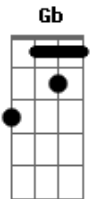

Madonna - Secret

Tom: Gb

(intro) B7 B7 B7 B7

Em D C#m- C
 Things haven't been the same
 Since you came into my life (34-24 33-23)
 You found a way to touch my soul
 And I'm never, ever, ever gonna let it go

(bridge)
 Am7 (riff 1) B7 (riff2) Em7
 Happiness lies in your own hand
 It took me much too long to understand

How it could be
 Until you shared your secret with me

(chorus)

D C#m- C Em D
 Something's comin' over, mmm mmm
 C#m- C Em D
 Something's comin' over, mmm mmm
 C#m- C B7

Something's comin' over me
 My baby's got a secret

Em D C#m-
 You gave me back the paradise
 That I thought I lost for good
 You helped me find the reasons why
 It took me by surprise that you understood
 You knew all along (34-24 33-23)
 What I never wanted to say
 Until I learned to love myself
 I was never ever lovin' anybody else

(bridge)
 (chorus, repeat)
 (bridge)
 (chorus, repeat)

(riff 1)

(riff 2)

Acordes

© ukulele-chords.com

© ukulele-chords.com

© ukulele-chords.com

© ukulele-chords.com