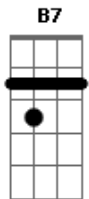

Madonna - Secret

Tom: Gb

(intro) B7 B7 B7 B7

Em D C#m- C
 Things haven't been the same
 Since you came into my life (34-24 33-23)
 You found a way to touch my soul
 And I'm never, ever, ever gonna let it go

Something's comin' over me

B7 B7
 My baby's got a secret

Em D C#m-
 You gave me back the paradise
 C Em D C#m- C
 That I thought I lost for good
 Em D C#m- C
 You helped me find the reasons why
 B7 B7 B7 B7
 It took me by surprise that you understood
 Em D C#m-
 You knew all along
 C Em D C#m- (34-24 33-23)
 What I never wanted to say
 Em D C#m- C
 Until I learned to love myself
 B7 B7 B7 B7
 I was never ever lovin' anybody else

(bridge)
 (chorus, repeat)
 (bridge)
 (chorus, repeat)

(riff 1)

(riff 2)

Acordes

© ukulele-chords.com

© ukulele-chords.com

© ukulele-chords.com

© ukulele-chords.com