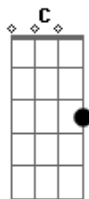

Madonna - Secret

Tom: Gb

(intro) B7 B7 B7 B7

Em D C#m- C
 Things haven't been the same
 Since you came into my life (34-24 33-23)
 You found a way to touch my soul
 And I'm never, ever, ever gonna let it go

(bridge)
 Am7 (riff 1) B7 (riff2) Em7
 Happiness lies in your own hand
 It took me much too long to understand

How it could be
 Until you shared your secret with me

(chorus)

D C#m- C Em D
 Something's comin' over, mmm mmm
 C#m- C Em D
 Something's comin' over, mmm mmm
 C#m- C B7

Something's comin' over me

B7 B7
 My baby's got a secret

Em D C#m-
 You gave me back the paradise
 C Em D C#m- C
 That I thought I lost for good
 Em D C#m- C
 You helped me find the reasons why
 B7 B7 B7 B7
 It took me by surprise that you understood
 Em D C#m-
 You knew all along
 C Em D C#m- (34-24 33-23)
 What I never wanted to say
 Em D C#m- C
 Until I learned to love myself
 B7 B7 B7 B7
 I was never ever lovin' anybody else

(bridge)
 (chorus, repeat)
 (bridge)
 (chorus, repeat)

(riff 1)

(riff 2)

Acordes

© ukulele-chords.com

© ukulele-chords.com

© ukulele-chords.com

© ukulele-chords.com