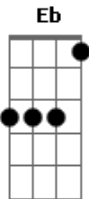

© ukulele-chords.com