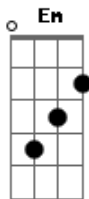

Madonna - Secret

Tom: Gb

(intro) B7 B7 B7 B7

Em D C#m- C
 Things haven't been the same
 Since you came into my life (34-24 33-23)
 You found a way to touch my soul
 And I'm never, ever, ever gonna let it go

(bridge)
 Am7 (riff 1) B7 (riff2) Em7
 Happiness lies in your own hand
 It took me much too long to understand

How it could be
 Until you shared your secret with me

(chorus)

D C#m- C Em D
 Something's comin' over, mmm mmm
 C#m- C Em D
 Something's comin' over, mmm mmm
 C#m- C B7

Something's comin' over me
 My baby's got a secret

Em D C#m-
 You gave me back the paradise
 That I thought I lost for good
 You helped me find the reasons why
 It took me by surprise that you understood
 You knew all along (34-24 33-23)
 What I never wanted to say
 Until I learned to love myself
 I was never ever lovin' anybody else

(bridge)
 (chorus, repeat)
 (bridge)
 (chorus, repeat)

(riff 1)

(riff 2)

Acordes

© ukulele-chords.com

© ukulele-chords.com

© ukulele-chords.com

© ukulele-chords.com