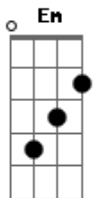

© ukulele-chords.com