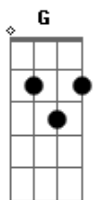

Em D C G

Em D
You could take all this, take it away
C G
I'd still have it all

Em
'Cause I've climbed the tree of life,
D
And that is why
C G
No longer scared if I fall

Em
When I get lost in space
D
I can return to this place
C G
'Cause, you're the one

Em D
Nothing fails / No more fears
C G
Nothing fails / You washed away my tears
Em D
Nothing fails / No more fears
C G
Nothing fails / Nothing fails

Em D
I'm not religious / But I feel so moved
C G

Makes me want to pray / Pray you'll always be here
Em D
I'm not religious / But I feel such love
C
Makes me want to pray

Em
When I get lost in space
D
I can return to this place
C G
'Cause you're the one

Em D C G

Em D
[I'm not religious]
C G
[But I feel so moved, mmm]
Em D
[I'm not religious]
C G
[Makes me wanna pray]

A PARTIR DESTA PONTO O CORAL CANTA COM MADONNA

I'm not religious [I'm not religious]
But I feel so moved
Makes me want to pray [But I feel so moved, mmm]
Pray you'll always be here
I'm not religious [I'm not religious]
But I feel such love
Makes me want to pray [Makes me wanna pray]

[I'm not religious] I'm not religious, but it makes me wanna pray
[But I feel so moved, mmm] Makes me wanna pray
[I'm not religious] I'm not religious, but it makes me wanna pray
[Makes me wanna pray] Makes me wanna pray

[I'm not religious]
[But I feel so moved, mmm] Makes me wanna pray
[I'm not religious]
[Makes me wanna pray] Makes me wanna

Nothing fails / No more fears
Nothing fails / You washed away my tears
Nothing fails / No more fears
Nothing fails

Acordes

© ukulele-chords.com