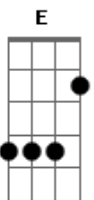

© ukulele-chords.com