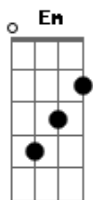

© ukulele-chords.com