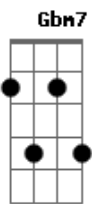

© ukulele-chords.com