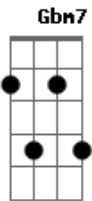

© ukulele-chords.com