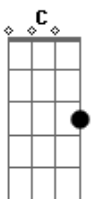

Pré-Refrão:

Am C
How come you can't see
G
All that you need
Am
Was right here with me
Am C
Up until the end
G Am
All this pretend wasn't for free

Refrão:

Am
Hold me like your money
C
Tell me that you want me
G
Spend your love on me
Am
Spend your love on me
Am
Now you have your money
C
Spend it til there's nothing
G
Spend your love on me
Am
Spend your love on me

(Am C G Am) (2X)

Am C
If we opened up a joint account
G Am
Would it put an end to all your doubt?
Am C
Frankly, if my name was Benjamin
G Am
We wouldn't be in the mess we're in

(Pré-Refrão)

(Refrão)

(Am C G Am) (2X)

(Refrão)

C Bb
Love spent, really love spent
F

Yeah I'm love spent
Bb
Wondering where the love went
C Bb
Love spent, yeah I'm love spent
F
Really love spent
Bb
Wondering where it all went

Final:

C
I want you to take me
Bb
Like you took your money
F
Take me in your arms
Bb
Until your last breath
C
I want you to hold me
Bb
Like you hold your money
F
Hold me in your arms
Bb
Until there's nothing left
Bb
Nothing left
Bb
Nothing left
Bb
Nothing left
C Bb
Love spent, really love spent
F
Yeah I'm love spent
Bb
Wondering where the love went
C Bb
Love spent, yeah I'm love spent
F
Really love spent
Bb
Wondering where it all went

C
I want you to take me
Bb
Like you took your money
F
Take me in your arms
Bb
Until your last breath
C
I want you to hold me
Bb
Like you hold your money
F
Hold me in your arms
Bb
Until there's nothing left
Bb
Nothing left
Bb
Nothing left
Bb
Nothing left
Bb
Nothing left

Acordes

© ukulele-chords.com