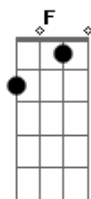

© ukulele-chords.com