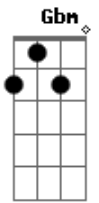

Madonna - I Want You

Tom: E

Dbm
I, yi yi yi (3x)

Refrão:

Dbm
I want you the right way
Gbm **Abm7** **A7**
I want you, but I want you to want me too,
Abm7 **Gbm**
Want you to want me baby
B **E7** **Ab7**
Just like I want you

Dbm
Da da, da da, da da da

Gbm **B**
I'll give you all the love I want in return
Ab7 **Dbm**

But half a love is all I feel, sweet darling
Gbm

It's too bad, it's just too sad

You don't want me no more

B
But I'm gonna change your mind

Ab7
Ain't it lonely out there?

(Refrão)

Dbm **Gbm**
I want you the right way

Abm7 **A7** **Abm7**
I want you, but I want you to want me too,

Gbm **B** **E7** **Ab7**
Want me baby, just like I want you.

Dbm
Da da, da da, da da da

Dbm **Dbm**
I want you, the right way

Gbm **Dbm**
Want me baby

Gbm **B** **Dbm** **Dbm** **Dbm**

Don't play with something you should cherish for life

Acordes

© ukulele-chords.com

© ukulele-chords.com

© ukulele-chords.com