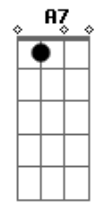

© ukulele-chords.com