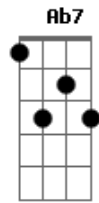

© ukulele-chords.com