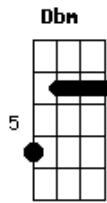

Madonna - I Want You

Tom: E

Dbm
I, yi yi yi (3x)

Refrão:

Dbm
I want you the right way
Gbm **Abm7** **A7**
I want you, but I want you to want me too,
Abm7 **Gbm**
Want you to want me baby
B **E7** **Ab7**
Just like I want you

Dbm
Da da, da da, da da da

Gbm **B**
I'll give you all the love I want in return
Ab7 **Dbm**

But half a love is all I feel, sweet darling
Gbm

It's too bad, it's just too sad

You don't want me no more

B
But I'm gonna change your mind

Ab7
Ain't it lonely out there?

(Refrão)

Dbm **Gbm**
I want you the right way

Abm7 **A7** **Abm7**
I want you, but I want you to want me too,

Gbm **B** **E7** **Ab7**
Want me baby, just like I want you.

Dbm
Da da, da da, da da da

Dbm **Dbm**
I want you, the right way

Gbm **Dbm**
Want me baby

Gbm **B** **Dbm** **Dbm** **Dbm**

Don't play with something you should cherish for life

Acordes

© ukulele-chords.com

© ukulele-chords.com

© ukulele-chords.com