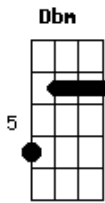

Madonna - I Want You

Tom: E

Dbm
I, yi yi yi (3x)

Refrão:

Dbm
I want you the right way
Gbm **Abm7** **A7**
I want you, but I want you to want me too,
Abm7 **Gbm**
Want you to want me baby
B **E7** **Ab7**
Just like I want you

Dbm
Da da, da da, da da da

Gbm **B**
I'll give you all the love I want in return
Ab7 **Dbm**

But half a love is all I feel, sweet darling
Gbm

It's too bad, it's just too sad

You don't want me no more

B
But I'm gonna change your mind

Ab7
Ain't it lonely out there?

(Refrão)

Dbm **Gbm**
I want you the right way

Abm7 **A7** **Abm7**
I want you, but I want you to want me too,

Gbm **B** **E7** **Ab7**
Want me baby, just like I want you.

Dbm
Da da, da da, da da da

Dbm **Dbm**
I want you, the right way

Gbm **Dbm**
Want me baby

Gbm **B** **Dbm** **Dbm** **Dbm**

Don't play with something you should cherish for life

Acordes

© ukulele-chords.com

© ukulele-chords.com

© ukulele-chords.com