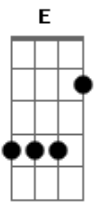

Madonna - I Want You

Tom: E

Dbm
I, yi yi yi (3x)

Refrão:

Dbm
I want you the right way
Gbm **Abm7** **A7**
I want you, but I want you to want me too,
Abm7 **Gbm**
Want you to want me baby
B **E7** **Ab7**
Just like I want you

Dbm
Da da, da da, da da da

Gbm **B**
I'll give you all the love I want in return
Ab7 **Dbm**

But half a love is all I feel, sweet darling
Gbm

It's too bad, it's just too sad

You don't want me no more

B
But I'm gonna change your mind

Ab7
Ain't it lonely out there?

(Refrão)

Dbm **Gbm**
I want you the right way

Abm7 **A7** **Abm7**
I want you, but I want you to want me too,

Gbm **B** **E7** **Ab7**
Want me baby, just like I want you.

Dbm
Da da, da da, da da da

Dbm **Dbm**
I want you, the right way

Gbm **Dbm**
Want me baby

Gbm **B** **Dbm** **Dbm** **Dbm**

Don't play with something you should cherish for life

Acordes

© ukulele-chords.com

© ukulele-chords.com

© ukulele-chords.com