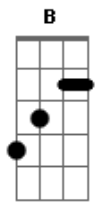

Madonna - I Want You

Tom: E

Dbm
I, yi yi yi (3x)

Refrão:

Dbm
I want you the right way
Gbm **Abm7** **A7**
I want you, but I want you to want me too,
Abm7 **Gbm**
Want you to want me baby
B **E7** **Ab7**
Just like I want you

Dbm
Da da, da da, da da da

Gbm **B**
I'll give you all the love I want in return
Ab7 **Dbm**

But half a love is all I feel, sweet darling
Gbm

It's too bad, it's just too sad

You don't want me no more

B
But I'm gonna change your mind

Ab7
Some way, somehow

Refrão:

Dbm

Da da, da da, da da da

Gbm **B**
One way love is just a fantasy

To share is precious, pure and fair
Ab7 **Dbm**

Don't play with something you should cherish for life
Gbm

B
Oh baby, don't you wanna care?

Ab7
Ain't it lonely out there?

(Refrão)

Dbm **Gbm**
I want you the right way

Abm7 **A7** **Abm7**
I want you, but I want you to want me too,

Gbm **B** **E7** **Ab7**
Want me baby, just like I want you.

Dbm
Da da, da da, da da da

Dbm **Dbm**
I want you, the right way

Gbm **Dbm**
Want me baby

Gbm **B** **Dbm** **Dbm** **Dbm**

Don't play with something you should cherish for life

Acordes

© ukulele-chords.com