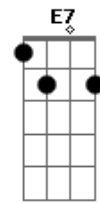

© ukulele-chords.com