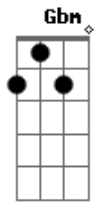

Madonna - I Want You

Tom: E

Dbm
I, yi yi yi (3x)

Refrão:

Dbm
I want you the right way
Gbm **Abm7** **A7**
I want you, but I want you to want me too,
Abm7 **Gbm**
Want you to want me baby
B **E7** **Ab7**
Just like I want you

Dbm
Da da, da da, da da da

Gbm **B**
I'll give you all the love I want in return
Ab7 **Dbm**

But half a love is all I feel, sweet darling
Gbm

It's too bad, it's just too sad

You don't want me no more

B
But I'm gonna change your mind

Ab7
Ain't it lonely out there?

(Refrão)

Dbm **Gbm**
I want you the right way

Abm7 **A7** **Abm7**
I want you, but I want you to want me too,

Gbm **B** **E7** **Ab7**
Want me baby, just like I want you.

Dbm
Da da, da da, da da da

Dbm **Dbm**
I want you, the right way

Gbm **Dbm**
Want me baby

Gbm **B** **Dbm** **Dbm** **Dbm**

Don't play with something you should cherish for life

Acordes

© ukulele-chords.com

© ukulele-chords.com

© ukulele-chords.com