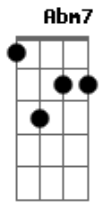

© ukulele-chords.com