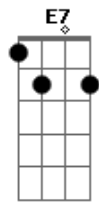

© ukulele-chords.com