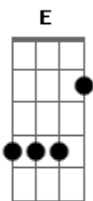

© ukulele-chords.com