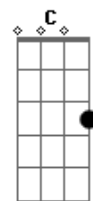

© ukulele-chords.com