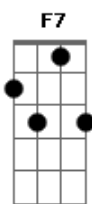

Madonna - Deeper and Deeper

Tom: Bb

Intro: Cm7 F7 G

(Cm7 F7 G)

Deeper and deeper and
Deeper and deeper
Sweeter and sweeter and
Sweeter and sweeter

Cm7 F7
I can't help falling in love

G
I fall deeper and deeper the further I go

Cm7
When You find love you`ll always

Gm Cm7
I let my father mold me

Gm Gm7 Gm
Daddy couldn't be all wrong

(Not gonna let you slip away, I'm gonna let you slip away

Cm7,
I'm gonna be there

Gm Cm7 Cm
And my mama made me learn this song

Cm Cm
And I believed it instead of remembering

Cm7
What my mama told me

Cm
Let my father mold me

Cm
The you tried hold me

Cm Cm Cm
You remind me what they said

Cm Cm
This feeling inside

Cm Cm
I can't explain

Cm
But my love is alive

Cm
And I'm never gonna hide it

(Gm Cm Gm Cm F)

again

Acordes

© ukulele-chords.com

© ukulele-chords.com

© ukulele-chords.com