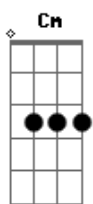

Cm7 F7
I can't help falling in love

G
I fall deeper and deeper the further I go

Cm7 F7
Kisses sent from heaven above

G
They get sweeter and sweeter the more that I Know

Gm
When you Know the notes to sing

Cm
You can sing most anything

Gm Cm7
That's what my mama tolde me

Gm
Round and round and round you go

Cm7
When You find love you`ll always

Gm Cm7
I let my father mold me

Gm Gm7 Gm
Daddy couldn't be all wrong

(Not gonna let you slip away, I'm gonna let you slip away

Cm7,
I'm gonna be there

Gm Cm7 Cm
And my mama made me learn this song

(You're gonna bring your love me

Cm7
I'm gonna get you) that's why

Cm7 F7
I can't help falling in love

G
I fall deeper and deeper the further I go

Cm7 F7
Kisses sent from heaven above

G

They get sweeter and sweeter the more that I Know
The further I go

Gm
All is fair in love she said

Cm7
Think with your heart, not with your head

Gm Cm7
That's what my mama told me

Gm
All the little things you do

Cm7
Will end up coming back to you

Gm Cm7
I let my father mold me

Cm7 F7
I can't help falling in love

G
I fall deeper and deeper the further I go

Cm7 F7
Kisses sent from heaven above

G
They get sweeter and sweeter the more that I Know

Cm7 Cm
Someone said that romance was dead

Cm Cm
And I believed it instead of remembering

Cm7
What my mama told me

Cm
Let my father mold me

Cm
The you tried hold me

Cm Cm Cm
You remind me what they said

Cm Cm
This feeling inside

Cm Cm
I can't explain

Cm
But my love is alive

Cm
And I'm never gonna hide it

(Gm Cm Gm Cm F)

again

Acordes

© ukulele-chords.com