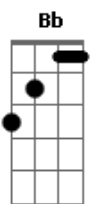

Madonna - Deeper and Deeper

Tom: Bb

Intro: Cm7 F7 G

(Cm7 F7 G)

Deeper and deeper and
Deeper and deeper
Sweeter and sweeter and
Sweeter and sweeter

Cm7 F7
I can't help falling in love

G
I fall deeper and deeper the further I go

Cm7
When You find love you`ll always

Gm Cm7
I let my father mold me

Gm Gm7 Gm
Daddy couldn't be all wrong

(Not gonna let you slip away, I'm gonna let you slip away

Cm7,
I'm gonna be there

Gm Cm7 Cm
And my mama made me learn this song

Cm Cm
And I believed it instead of remembering

Cm7
What my mama told me

Cm
Let my father mold me

Cm
The you tried hold me

Cm Cm Cm
You remind me what they said

Cm Cm
This feeling inside

Cm Cm
I can't explain

Cm
But my love is alive

Cm
And I'm never gonna hide it

(Gm Cm Gm Cm F)

again

Acordes

© ukulele-chords.com

© ukulele-chords.com

© ukulele-chords.com