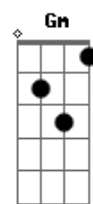

© ukulele-chords.com