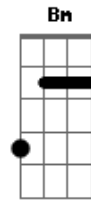

© ukulele-chords.com