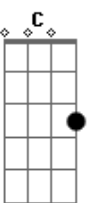

© ukulele-chords.com