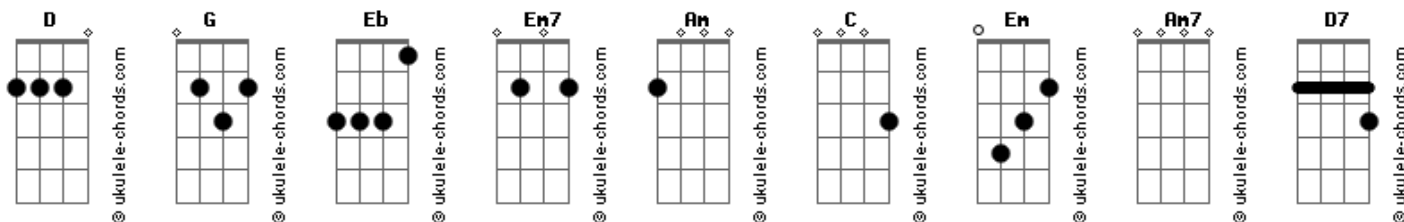

G C G D
Drove my chevy to the levee but the levee was dry,
Them good ole' boys were drinkin' whiskey and rye, singin'

Em A7 Em
This'll be the day that I die__, This'll be the day that I
die__.

Riff2 2x
Riff2

D D D
G Am C Am
I met a girl who sang the blues and I asked her for some
happy news__,

Em D D D D2 D
But she just smiled and turned away__.

G D Em
Well I went down to the sacred store
Am7 C Em
Where I'd heard the music years before, but the man there
said the music

D D D
wouldn't play__

Em D
Well now in the streets the children screamed,
Em D
the lovers cried and the poets dreamed

C G Am C D
But not a word was spoken__, the church bells all were
broken__

G D Em Am7 C
And the three men I__ admire the most, the Father, Son, and
the Holy Ghost

G C G D Em7 C D7
They caught the last_ train for the coast_ the day__, the
mu__sic, died__.

D7
They started singing,
[Chorus]
G C G D
Bye__ - Bye__, Miss American Pie,

G C G D
Drove my chevy to the levee but the levee was dry,
Them good ole' boys were drinkin' whiskey and rye, singin'

Em A7 Em
This'll be the day that I die__, This'll be the day that I
die__.

D7
Riff2 4x
[Chorus]
G C G D
Bye__ - Bye__, Miss American Pie,

G C G D
Drove my chevy to the levee but the levee was dry,
Them good ole' boys were drinkin' whiskey and rye, singin'

Em A7 Em
This'll be the day that I die__, This'll be the day that I
die__.

D D D
We started singing__

D D D
We started singing__

D D D
We started singing__

D D D
We started singing__

Acordes