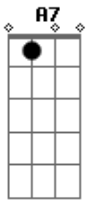

Em D
Well, I know that you're in love with him,
Em D
Cause I saw you dancing in the gym,
C G Am7
You both kicked off your shoes,
C D7
Man I dig those rhythm and blues__.

G D Em7 C D7
I was a lonely teenage broncin' buck with a
Am C
Pink carnation and a pick up truck,
G C G D Em7 C D7
But I knew that I__ was out__ of luck the day__, the
mu__sic, died__.

Am7 C Em
wouldn't play__

D D D
Well now in the streets the children screamed,
Em D
the lovers cried and the poets dreamed

C G Am C D
But not a word was spoken__, the church bells all were
broken__

G D Em Am7 C
And the three men I__ admire the most, the Father, Son, and
the Holy Ghost