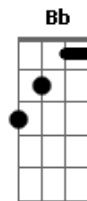

© ukulele-chords.com