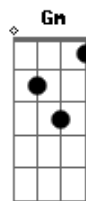

© ukulele-chords.com